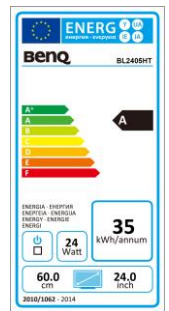

Data sheet

BenQ BL2405HT 60.96 cm/ 24" LED-Display

- Full-HD – 1080p/ 16:9
- LED-Backlight
- 110 mm height adjustment
- Flicker Free / Low Blue Light

	Model : BL2405HT
	Art. No. / EAN Code 9H.LAXLB.HBE / 471 8755 04964 4
Panel	Typ : 60.96 cm / 24" Wide LED TFT, TN-Panel
	Resolution : 1.920 x 1.080 Full-HD / 16:9
	Pixel Pitch : 0.276 mm
	LCD Diagonal/ -Size (W x H) : 609.6 mm/ 531.36 x 298.89 mm
	Display Colors : 16.7 Mio.
	Viewing Angle H, V (CR>10) : 170°/ 160°
	Contrast : 1.000:1
	Contrast (dynamic) : 12 mio.:1
	Brightness : 250 cd/m ²
	Response Time : 2 ms (GtG)
Connectors	HDMI Connector: 1x HDMI 1.4
	DVI Connector : 1x DVI-D (with HDCP support)
	15 Pin D-Sub : RGB Analog
	Headphone plug / Audio in : Yes / Yes
	Frequency H/V : 30~83 kHz/ 50~76 Hz
Special	Special feature: Senseye® 3-Technology
	Vesa Wall Mounting : 100 x 100 mm
	Safety : Kensington Lock
	Height adjustable: 110 mm
	Swivel : -45°/+45° left / right
	Tilt : -5° / +15°
	Pivot : Yes
	Speaker: 2 x 2 Watt
Energy	Power supply : Internal
	Power : 100V – 240V / 50Hz – 60Hz
	Power consumption (Base on Energy Star) : 30 W
	Power consumption (On Mode) : 55 W
	Power consumption (Off Mode) : 0.5 W
Certification	Safety: TÜV GS, CE
	Ergonomic : ISO 9241-307
	Environmental : Energy Star 7.0, EPEAT Silver
	Pixelfault class : I
Environment	Operation : + 5 ~ +40°C ; 20 ~ 90% air humidity
	Storage : -20 ~ +60°C ; 10 ~ 90% air humidity
Dimensions	Weight net: 5.1 Kg
	Color : black
	Dimension with stand (H x W x D) : 502 x 579 x 213 mm
	Accessories : Power-, VGA- Cable, Quick guide/User manual-CD
	Warranty term : 3 Years On Site Exchange