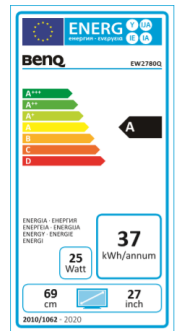

## BenQ EW2780Q

68.58 cm / 27" LED-Display

- QHD IPS Panel
- Brightness Intelligence Plus
- HDRi Visual Experience
- Preset Sound Modes

	Model : EW2780Q
	Art. No. / EAN Code : 9H.LJCLA.TBE / 471 8755 08036 4
<b>Panel</b>	Type : 68.58 cm / 27" Wide TFT, IPS-Panel
	Resolution : 2560 x 1440 QHD / 16:9
	Pixel Pitch : 0.233
	Picture diagonal / -area (w x h) : 685,80 mm / 596.70 x 335.70 mm
	Max. Colors : 16.7 Million
	Panel : 8 Bit
	Viewing Angle H/V (CR>=10) : 178°/ 178°
	Contrast (static) : 1000:1
	Contrast (dynamic) : 20 million:1
	Brightness : 350 cd/m <sup>2</sup>
	Response Time : 5 ms (GtG)
	Color Gamut : 99% sRGB
<b>Connection:</b>	HDMI Input : 2x HDMI™ 2.0
	DisplayPort input : 1x DP 1.4
	Headphone Jack : Yes
	Frequency H/V : 30-90 KHz / 60 Hz
<b>Extra</b>	Picture quality : Flicker Free, Low Blue Light, Brightness Intelligence Plus, Color Weakness, ePaper Mode, Eye Reminder.
	Speaker : 5W x 2
	Protection : Kensington Lock
	Mounting : Vesa 100 x 100 mm-
	Tilt : -5° / +15°
<b>Energy</b>	Power Supply : internal
	Voltage for operation : 100V – 240V / 50Hz – 60Hz
	Power consumption (Base on Energy star) : 52 W
	Power consumption (On Mode) : 24 W
	Power consumption (Off Mode) : 0.5 W
<b>Certification</b>	Safety : CE
	Others : TUV Flicker-free, TUV Low Blue Light
<b>Characteristic</b>	Weight net : 6 kg
	Housing Color : Black
	Dimension with base (H x W x D) : 365.7x614x69.6 / 461.4x614x196 mm
	Accessories : Power-, HDMI cable
	Warranty Terms : 2 years pick up repair and return