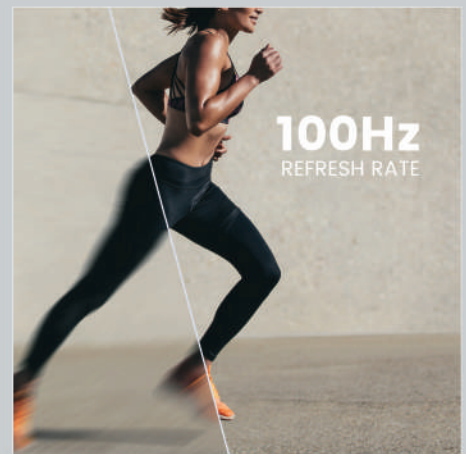

Enterprise-Class Designs to Enhance Productivity at Work

BenQ BL2790 Business Monitor

BL2790, the 27 inch 100Hz Full HD IPS frameless monitor with superior image and smooth motion performance is ideal for heavy monitor users seeking a display that offers both aesthetics and functionality. BenQ's exclusive Eye-Care technology ensures a more comfortable and optimal viewing experience.

Effortless Display Transitions

Stay effortlessly connected to your working devices, with multiple ports for the ultimate convenience. Switch between all your input sources with seamless efficiency.

Switch Seamlessly with One Click

Conveniently placed buttons make switching between activities a breeze, streamlining your journey from every input source for your preferred setup.

Smooth and Precise User Experience

100Hz refresh rate reacts more quickly to changes, resulting in a clearer and smoother user experience with eye comfort for webpage reading, video streaming, etc.