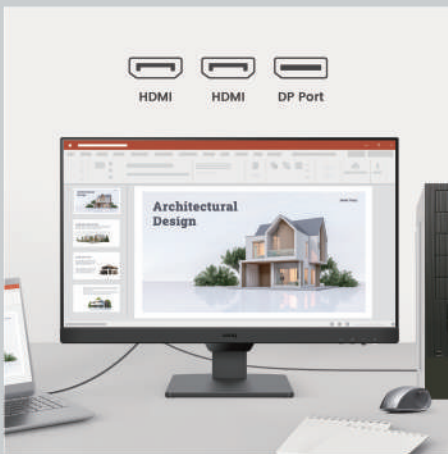

Enterprise-Class Designs to Enhance Productivity at Work

BenQ BL2790 Business Monitor

BL2790, the 27 inch 100Hz Full HD IPS frameless monitor with superior image and smooth motion performance is ideal for heavy monitor users seeking a display that offers both aesthetics and functionality. BenQ's exclusive Eye-Care technology ensures a more comfortable and optimal viewing experience.

Effortless Display Transitions

Stay effortlessly connected to your working devices, with multiple ports for the ultimate convenience. Switch between all your input sources with seamless efficiency.

Switch Seamlessly with One Click

Conveniently placed buttons make switching between activities a breeze, streamlining your journey from every input source for your preferred setup.

Smooth and Precise User Experience

100Hz refresh rate reacts more quickly to changes, resulting in a clearer and smoother user experience with eye comfort for webpage reading, video streaming, etc.