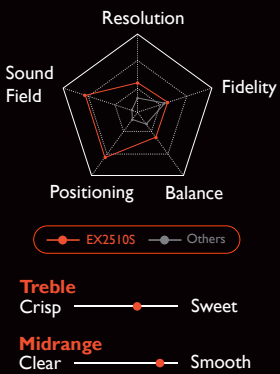

MOBIUZ Gaming Monitor EX2510S

EXplore the Possibilities

Explore new worlds and overcome challenging adventures. Stunning graphics, amazing audio, and flawless performance set you up for limitless thrills.

HDRi

165Hz

1ms MPRT

AMD FreeSync Premium

EXpanded Immersion

Scan the horizon for upcoming hazards and hidden rewards, and experience EX2510S's clear, detailed display and smooth, tear-free images.

EXceptional Audio

Stay alert! Exceptional audio warns of approaching enemies and alerts you to upcoming trials. Background music flows clearly along as your adventure progresses.

Design That EXcites

MOBIUZ is engineered to help you do what you do better. Enjoy better control and greater efficiency in the palm of your hand. Next time you pick up your game, you're ready to go in comfort and style! And you can game on with EyeCare Technology.