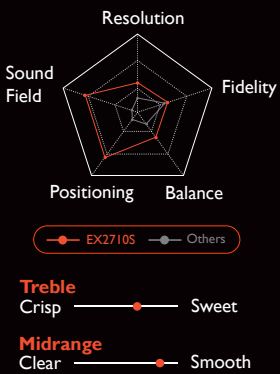

MOBIUZ Gaming Monitor EX2710S

EXplore the Possibilities

Explore new worlds and overcome challenging adventures. Stunning graphics, amazing audio, and flawless performance set you up for limitless thrills.

HDRi

165Hz

1ms MPRT

AMD FreeSync Premium

EXpanded Immersion

Scan the horizon for upcoming hazards and hidden rewards, and experience EX2710S's clear, detailed display and smooth, tear-free images.

EXceptional Audio

Stay alert! Exceptional audio warns of approaching enemies and alerts you to upcoming trials. Background music flows clearly along as your adventure progresses.

Design That EXcites

MOBIUZ is engineered to help you do what you do better. Enjoy better control and greater efficiency in the palm of your hand. Next time you pick up your game, you're ready to go in comfort and style! And you can game on with EyeCare Technology.