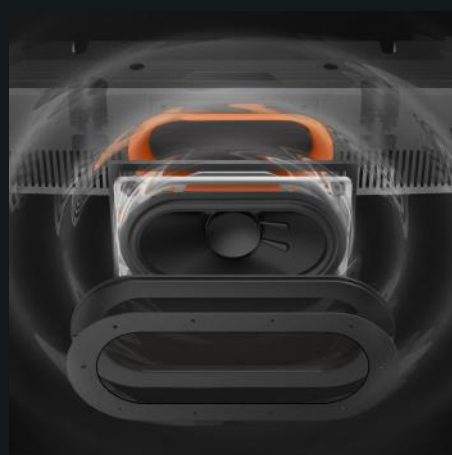

Additional Powerful Subwoofer

Catch every low-pitched bass note like the rumbling of gunfire. The 2.1 channel amplifier's 10W subwoofer delivers vibrant bass.