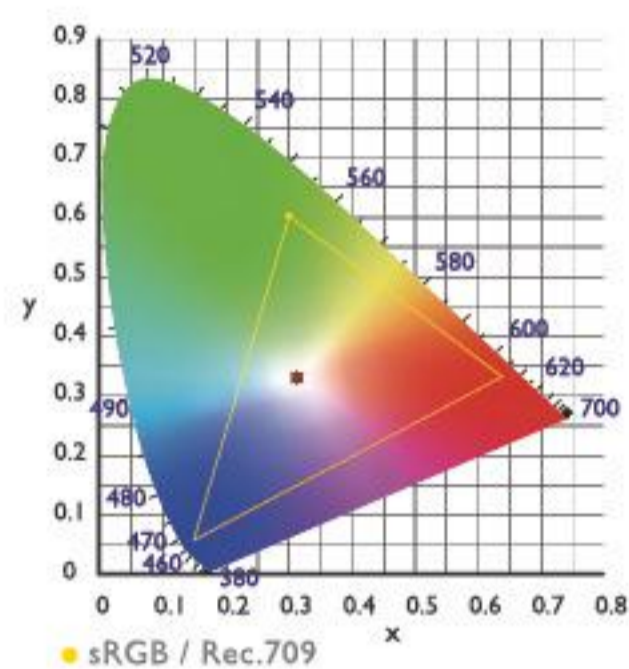

BenQ Designer Monitor PD2500Q

Stunning Color and Resolution for Breathtaking Designs

2K QHD High Resolution

2K QHD (2560x1440) resolution offers extraordinary clarity of fine details and depth of subtle textures optimized for visually intensive work in animation, visual effects, graphics, and photos.

Reference-Grade Color Performance with 100% sRGB and Rec. 709

Covering 100% of sRGB and Rec. 709 color spaces, PD2500Q's advanced IPS wide viewing angle technology minimizes color shift to inspire absolute design confidence. 100% sRGB color gamut accuracy adheres to industry standards in digital production, and Rec. 709 reproduces accurate resolution, frame rate, color gamut, gamma, and white point performance in high-definition video work.