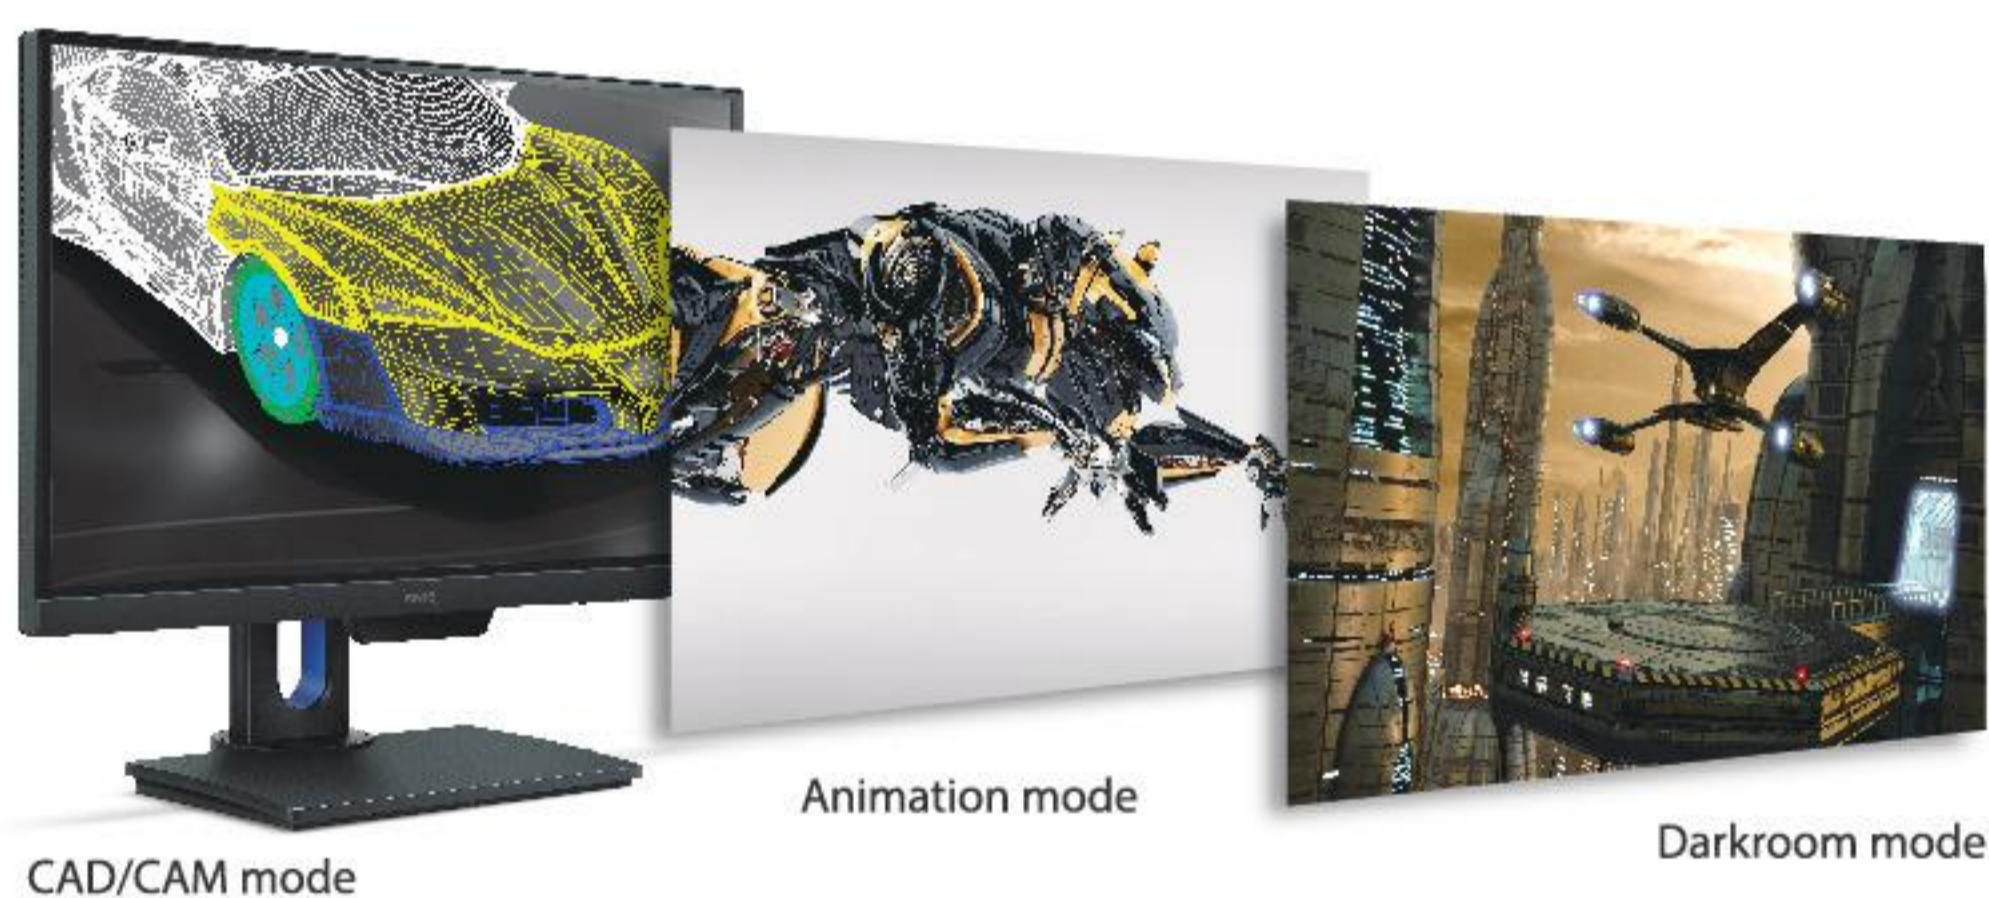

Smart Efficiency and Productivity Enhancers

Specialized Designer Modes

CAD/CAM Mode:

Offering superior contrast for lines and shapes in technical illustrations, CAD/CAM mode accentuates the finest details to produce incredible display performance in Pro/E, SOLIDWORKS, AutoCAD, CATIA, or other design software.

Animation Mode:

Often problematic for designers working with intricate details in dark images, Animation mode enhances the brightness of dark areas without overexposing bright regions. Animation mode provides 10 levels of display brightness to bring out every subtlety clearly in any ambient lighting.

Darkroom Mode:

Adjusting image brightness and contrast for superb clarity and detail sharpness, Darkroom mode creates the optimal setting for work in darkened post-processing environments.

Edge-to-Edge Design and Universal Connectivity

Eliminating bulky obstructions with a 25" edge-to-edge panel and ultra slim bezels, PD2500Q maximizes your workspace for seamless dual-monitor usage via daisy chain technology (multi-stream transport) to extend your notebook screen across several displays through display port. Multiple DisplayPort, mini DisplayPort, HDMI, headphone, and audio ports make PD2500Q ideal for any Windows, Mac, or mobile source devices.

Model PD2500Q	
Display	
Product Color	Gray
LCD Size (inch)	25"W
Aspect Ratio	16:9
Resolution (max.)	2560 x 1440
Display Area (mm)	552.96 (H) x 311.04 (V)
Pixel Pitch (mm)	0.216
Brightness (typ)	350
Native Contrast (typ.)	1000:1
Panel Type	IPS
Viewing Angle (L/R ; U/D) (CR>=10)	178/178
Response time	14ms,4ms (GtG)
Display Colors	16.7 million
Color Gamut	100% sRGB
Color Bit	8-bits
Backlight	LED
Audio/Video Inputs/Outputs	
Hor. Frequency (KHz)	30~90
Ver. Frequency (Hz)	50~76
Video Bandwidth (MHZ)	250
Dimensions & Weight	
Dimensions (HxWxD mm) (w/o Base)	359.51 x 570.2 x 58.79
Dimensions (HxWxD mm)	H: 532 x 570.2 x 239.65 L: 402 x 570.2 x 239.65
Net Weight (kg)	7.2
Gross Weight (kg)	9.2
Height Adjustment (mm)	130
Special Features	
CAD/CAM Mode	Yes
Animation Mode	Yes
Darkroom Mode	Yes
Daisy Chain Technology	DP out (MST)
Pivot / Auto Pivot	Yes
Swivel (left/right)	45/45
VESA Wall Mounting	Yes
Flicker-free Technology	Yes
Low Blue Light	Yes
Brightness Intelligence Technology (B.I.)	Yes
Dynamic Power Saving (DPS)	Yes
Eco Sensor	Yes
AC Switch	Yes
AMA	Yes
HDCP	Yes
Color Temperature	Reddish / Normal / Bluish / User Mode
Tilt (down/up)	-5~20
K Locker	Yes
OSD Language	18 languages
Included Accessories	
Signal Cable	DP to mDP cable (1.8m), HDMI 1.4 (1.5m)
Other Accessories	Power cord (1.5m), USB3.1 cable (1.5m)
I/O Port	
I/O Connector	HDMI, DP In/out, mDP Input, Headphone Jack
USB Hub	USB 3.1 gen1 x 4
Speakers	2W x 2
Power	
Power Supply (90~264 AC)	90~264 AC built in
Power Consumption (On mode)	62W
Power Consumption (Power saving mode/Off mode)	<0.5W
Power Consumption (Base on Energy star)	21W
Reliability	
MTBF (hr, exclude lamp)	60,000
Certification	
Mac / Windows®10/8.1/8/7 Compatible	Yes

Dealer's Stamp

Because it matters