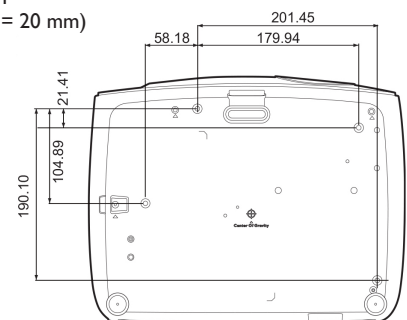

Ceiling Mount Chart

Ceiling mount screw: M4
(Max L = 25 mm; Min L = 20 mm)
Unit: mm

BenQ Europe B.V.

Meerenakkerweg 1-17
5652 AR Eindhoven
The Netherlands
Tel: +31 88 8889200
Fax: +31 88 8889299

BenQ.eu

© 2017 BenQ Corp. Specification may vary by region, please visit your local stores for details.
Actual product's features and specifications are subject to change without notice.
This material may include corporate names and trademarks of third parties which are the properties of the third parties respectively.

BenQ