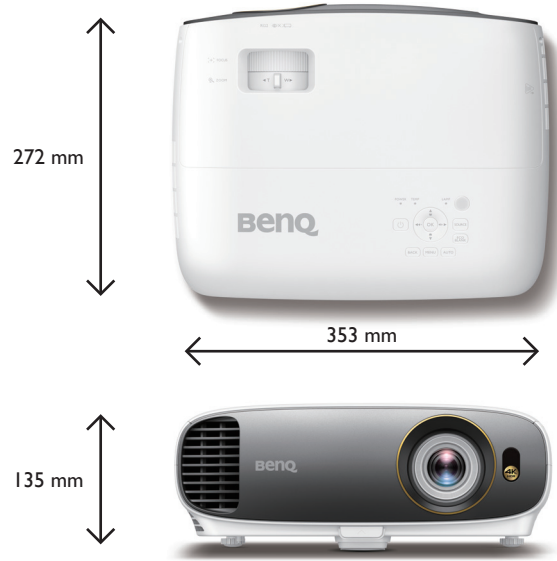

Dimensions