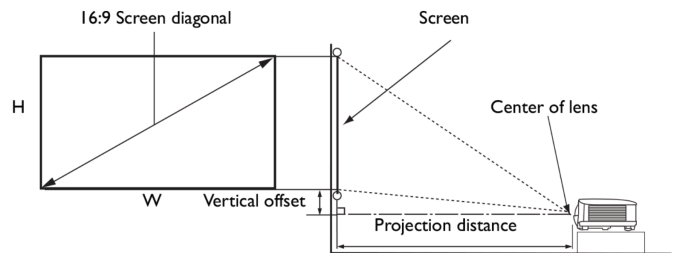

Distance Chart

Screen size		Distance from screen (mm)					Vertical offset (mm)
Diagonal	H	W	Min length	Average	Max length		
inch	mm	(mm)	(mm)	(max. zoom)		(min. zoom)	
30	762	374	664	976	1073	1169	37
40	1016	498	886	1302	1430	1559	50
50	1270	623	1107	1627	1788	1948	62
60	1524	747	1328	1953	2145	2338	75
70	1778	872	1550	2278	2503	2727	87
80	2032	996	1771	2603	2860	3117	100
90	2286	1121	1992	2929	3218	3507	112
100	2540	1245	2214	3254	3575	3896	125
110	2794	1370	2435	3580	3933	4286	137
120	3048	1494	2657	3905	4290	4676	149
130	3302	1619	2878	4231	4648	5065	162
140	3556	1743	3099	4556	5005	5455	174
150	3810	1868	3321	4881	5363	5844	187
160	4064	1992	3542	5207	5720	6234	199
170	4318	2117	3763	5532	6078	6624	212
180	4572	2241	3985	5858	6436	7013	224
190	4826	2366	4206	6183	6793	7403	237
200	5080	2491	4428	6509	7151	7793	249
210	5334	2615	4649	6834	7508	8182	262
220	5588	2740	4870	7159	7866	8572	274
230	5842	2864	5092	7485	8223	8961	286
240	6096	2989	5313	7810	8581	9351	299
250	6350	3113	5535	8136	8938	9741	311
260	6604	3238	5756	8461	9296	10130	324
270	6858	3362	5977	8787	9653	10520	336
280	7112	3487	6199	9112	10011	10910	349
290	7366	3611	6420	9437	10368	11299	361
300	7620	3736	6641	9763	10726	11689	374