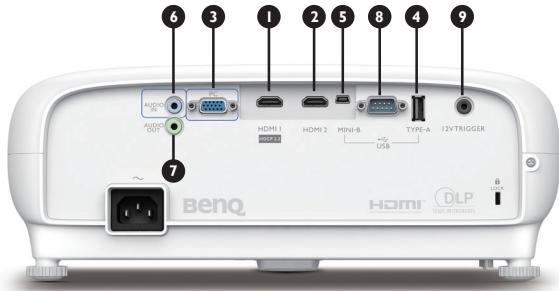

### Product Specifications

Projection System	DLP
DMD type	0.47"
Native Resolution*	3840 x 2160 (True 4K, 8.3M pixels)
Brightness	2200 ANSI Lumens
Contrast Ratio**	10000:1
Display Color	30 Bits (1.07 billion colors)
Aspect Ratio	Native 16:9 (6 aspect ratios selectable)
Light Source	Lamp
Light Source life***	Normal 4000 hours Economic 10000 hours SmartEco 8000 hours
Throw Ratio	1.47 - 1.76 (100" @ 3.25 m)
Zoom Ratio	1.2X
Keystone Correction	1D, Vertical ± 40 degrees
Projection Offset	110% ± 2.5%
Projection Size (Clear Focus / Maximum)	60" ~ 200" / 300"
Built-in Speaker	5W x 1
Security	Security Bar
Features	HDR, 3D, Auto Keystone
Resolution Support	VGA (640 x 480) to 4K UHD (3840 x 2160)
Horizontal Frequency	15K-102KHz
Vertical Scan Rate	23-120Hz
HDTV Compatibility	480i, 480p, 576i, 576p, 720p, 1080i, 1080p, 2160p
Video Compatibility	N/A
Power Consumption (Max / Normal / Eco)	385W / 330W / 245W
Standby Power Consumption	0.5W Max. at 100 ~ 240VAC
Power Supply	VAC 100 ~ 240 (50/60Hz)
Product Dimensions (WxHxD)	353mm x 135mm x 272mm
Product Weight	4.2kg
Noise Level (Normal / Eco)	33dBA / 29dBA
Operating Temperature	0~40 degrees (Celsius)
Accessories (Standard)	Remote Control with Battery Power Cord (3m) User Manual CD Quick Start Guide Warranty Card (by region) Lens cover x 1
Accessories (Optional)	Spare Lamp Kit 3D Glasses
On Screen Display Language	28 Languages

## Input and Output Terminals

- ① HDMI-1 (HDMI 2.0 & HDCP 2.2)
- ② HDMI-2 (HDMI 1.4a & HDCP 1.4)
- ③ Computer In-1 (D-sub 15 pin, Female)
- ④ USB Type A (1.5A power)
- ⑤ USB Type mini B (Service)
- ⑥ Audio In (mini jack)
- ⑦ Audio Out (mini jack)
- ⑧ RS232 In (D-sub 9pin, male)
- ⑨ DC 12V Trigger (3.5mm Jack)
- ⑩ IR Receiver (Front+Top)