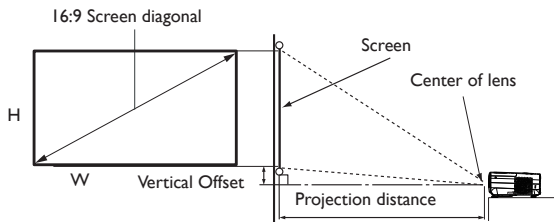

****In 3D Mode: Resolution is 1920x1080 in 3D Mode.

Input and Output Terminals

- ❶ DC 12V Trigger (3.5 mm Jack)
- ❷ RS232 input (D-sub 9pin, male)
- ❸ USB Type min B (FW download, service)
- ❹ USB Type A (Media Reader, FW download)
- ❺ HDMI (HDCP2.2)
- ❻ USB Type A (5V/2.5A power)
- ❼ Audio output (S/PDIF)
- ❽ Audio output (mini jack)
- ❾ AC Power cable inlet

Dimensions

Distance Chart

Screen Size				Distance from Screen			Vertical offset
Diagonal	Height	Width	Min length (max zoom)	Average	Max length (min zoom)		
inch	mm	mm	mm	mm	mm	mm	
30	762	374	664	957	1007	1057	21
40	1016	498	886	1291	1358	1425	28
50	1270	623	1107	1624	1708	1792	35
60	1524	747	1328	1958	2059	2160	41
80	2032	996	1771	2625	2760	2895	55
100	2540	1245	2214	3293	3462	3631	69
120	3048	1494	2657	3960	4163	4366	83
140	3556	1743	3099	4627	4864	5101	97
160	4064	1992	3542	5295	5566	5837	111
180	4572	2241	3985	5962	6267	6572	124
200	5080	2491	4428	6629	6968	7307	138
220	5588	2740	4870	7296	7670	8043	152
250	6350	3113	5535	8297	8722	9146	173
300	7620	3736	6641	9966	10475	10984	207

* The screen aspect ratio is 16:9 and the projected picture is in a 16:9 aspect ratio

Ceiling Mount Chart

Ceiling/Wall mount screw: M4
(Max L = 25 mm; Min L = 20 mm)

Unit: mm

BenQ Europe B.V.

Meerenakkerweg 1-17
5652 AR Eindhoven
The Netherlands
Tel: +31 88 8889200
Fax: +31 88 8889299