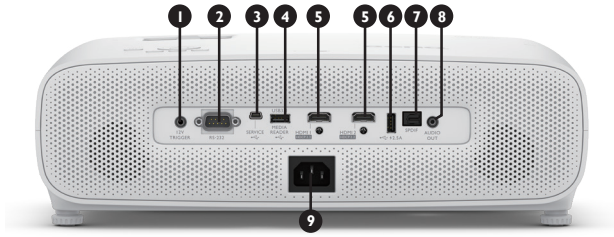

Input and Output Terminals

- ❶ DC 12V Trigger (3.5 mm Jack)
- ❷ RS232 input (D-sub 9pin, male)
- ❸ USB Type min B (FW download, service)
- ❹ USB Type A (Media Reader, FW download)
- ❺ HDMI (HDCP2.2)
- ❻ USB Type A (5V/2.5A power)
- ❼ Audio output (S/PDIF)
- ❽ Audio output (mini jack)
- ❾ AC Power cable inlet