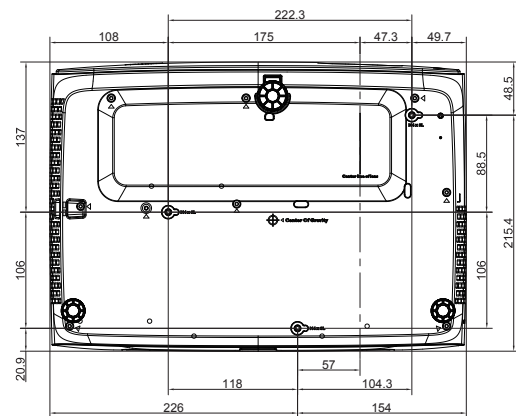

****In 3D Mode: Resolution is 1920x1080 in 3D Mode.

Input and Output Terminals

- ❶ DC 12V Trigger (3.5 mm Jack)
- ❷ RS232 input (D-sub 9pin, male)
- ❸ USB Type min B (FW download, service)
- ❹ USB Type A (Media Reader, FW download)
- ❺ HDMI (HDCP2.2)
- ❻ USB Type A (5V/2.5A power)
- ❼ Audio output (S/PDIF)
- ❽ Audio output (mini jack)
- ❾ AC Power cable inlet

Dimensions

Distance Chart

Screen Size				Distance from Screen			Vertical offset
Diagonal	Height	Width	Min length (max zoom)	Average	Max length (min zoom)		
inch	mm	mm	mm	mm	mm	mm	
30	762	374	664	957	1007	1057	21
40	1016	498	886	1291	1358	1425	28
50	1270	623	1107	1624	1708	1792	35
60	1524	747	1328	1958	2059	2160	41
80	2032	996	1771	2625	2760	2895	55
100	2540	1245	2214	3293	3462	3631	69
120	3048	1494	2657	3960	4163	4366	83
140	3556	1743	3099	4627	4864	5101	97
160	4064	1992	3542	5295	5566	5837	111
180	4572	2241	3985	5962	6267	6572	124
200	5080	2491	4428	6629	6968	7307	138
220	5588	2740	4870	7296	7670	8043	152
250	6350	3113	5535	8297	8722	9146	173
300	7620	3736	6641	9966	10475	10984	207

* The screen aspect ratio is 16:9 and the projected picture is in a 16:9 aspect ratio

Ceiling Mount Chart

Ceiling/Wall mount screw: M4
(Max L = 25 mm; Min L = 20 mm)

Unit: mm

BenQ Europe B.V.

Meerenakkerweg 1-17
5652 AR Eindhoven
The Netherlands
Tel: +31 88 8889200
Fax: +31 88 8889299