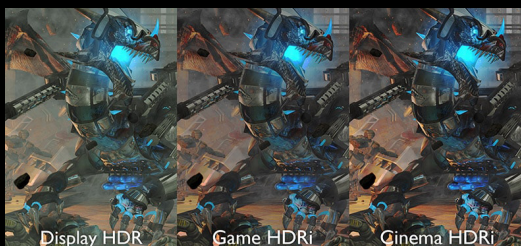

MOBIUZ Gaming

MOBIUZ™

Imagine a New Reality

What Makes BenQ Gaming Monitors So Special?

Expanded Immersion by HDRi Technology *Gaming On A Whole New Level*

You're in control. Beyond Standard HDR, you can choose Game or Cinema HDRi. Game Mode reveals details in the shadows, while Cinema Mode adds saturation for games with vivid color.

Superior True Sound by treVolo

Clear your desk of external speaker clutter and enjoy full-range, balanced audio. Custom sound modes and 2.1 channels with a built-in subwoofer add dimension to your audio.

Light Tuner

Choose from 20 brightness levels for your favorite effect. Customize your view from dark caves to open deserts for an almost unfair advantage.

Black eQualizer

Brighten dark areas on your display without overexposing and washing out bright areas. No monster, foe, or reward can hide from you with Black eQualizer engaged.