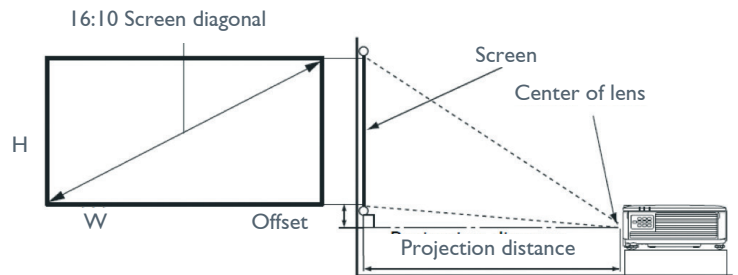

Objektivdaten

Screen				Distance from screen (mm)			Offset (mm)
Diagonal		W (mm)	H (mm)	Min length (max. zoom)	Average	Max length (min. zoom)	
Inch	mm						
30	762	404	646	879	1144	1409	0
50	1270	673	1077	1465	1906	2348	0
60	1524	808	1292	1758	2287	2817	0
70	1778	942	1508	2051	2669	3287	0
80	2032	1077	1723	2343	3050	3756	0
90	2286	1212	1939	2636	3431	4226	0
100	2540	1346	2154	2929	3821	4696	0
110	2794	1481	2369	3222	4194	5165	0
120	3048	1615	2585	3515	4575	5635	0
130	3302	1750	2800	3808	4956	6104	0
140	3556	1885	3015	4101	5337	6574	0
150	3810	2019	3231	4394	5719	7043	0
200	5080	2692	4308	5859	7625	9391	0
250	6350	3365	5385	7323	9531	11739	0
300	7620	4039	6462	8788	11437	14087	0