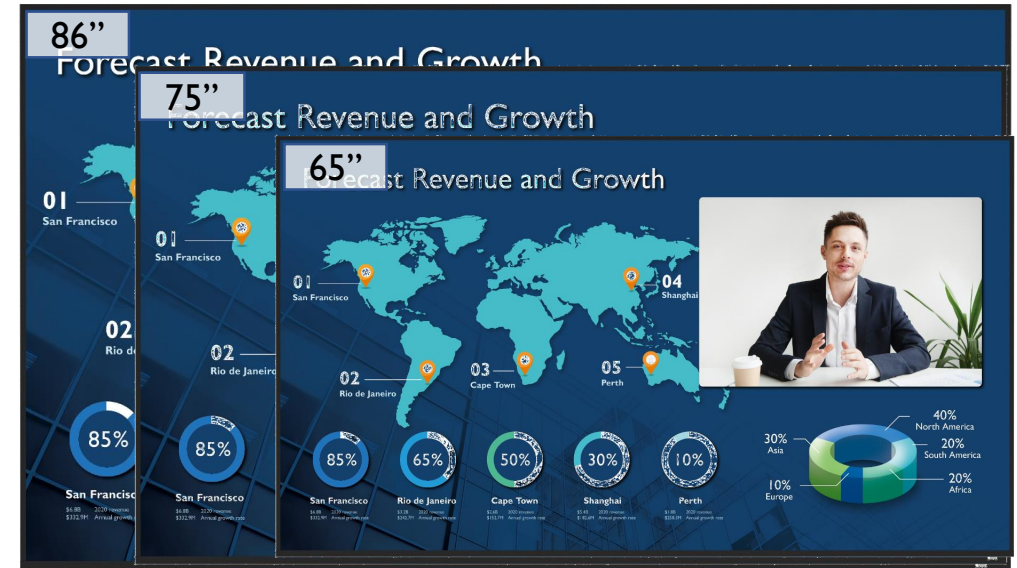

## BenQ CS Series Comparison Chart

The CS series display are born for meeting rooms. With exclusive BenQ launcher and proprietary software, CS facilitates meetings for presentation and collaboration with team members from anywhere. Equipped with OPS slot, CS series is compatible with top-tier video conference software such as Zoom Rooms, Cisco WebEx, Microsoft Teams, Google Meet and more.