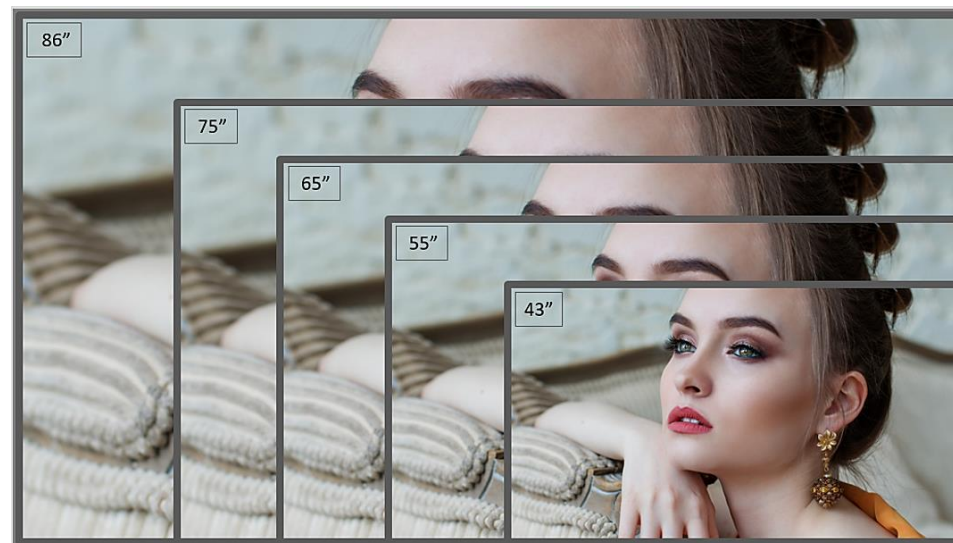

BenQ ST02 Series Comparison Chart

The ST02 smart signage comes with stunning 4K UHD resolution, producing eye-catching images in vivid detail. The matte finish along with 450 nits of brightness make pictures stand out in any environment.

	BenQ ST6502	Samsung QB65N	LG 65UM3DF-B	NEC MultiSync LCD-C651Q	SHARP PN-HW651
Resolution (pixel)	3840 x 2160 (4K UHD)	3840 x 2160 (4K UHD)	3840 x 2160 (4K UHD)	3840 x 2160 (4K UHD)	3840 x 2160 (4K UHD)
Brightness (nits)	450	350	350	400	350
Built-In System	Android 8.0	Tizen 4.0	webOS	●	●
Storage	16GB	8GB	N/A	N/A	N/A
Anti-Glare	✓	✗	✗	✗	✗
Operation time (hrs./days)	18 / 7	16 / 7	18 / 7	24 / 7	16 / 7
Bezel Width (T/L/R/B) (mm)	8.8 / 8.8 / 8.8 / 12.8	13.5 / 13.5 / 13.5 / 17.7	9.9 / 9.9 / 9.9 / 14.4	12.9 / 12.9 / 13.1 / 13.1	14.0 / 14.0 / 14.0 / 15.0
Built-In Speaker	12W x 2	●	●	10W x 2	10W x 2
Weight (kg)	22.9	25.3	28.2	40.8	26.0
Content Management System	X-Sign (15 languages)	●	●	N/A	N/A
MSRP					

Suitable for

- Chain Stores
- Shopping Mall
- F&B
- Information

4K ULTRA HD

High resolution 3840 x 2160.

450 nits High Brightness

ST02 additionally provides 450 nits of brightness for use in high brightness environment.

18-7

Unlike other TV-like screens, ST series has been designed to run 18/7 for more than 30,000 hours.

Anti-Glare

No matter at semi-outdoor or at indoor with turn-on lighting, ST02 features an anti-glare screen that ensures optional readability at any time and any location.