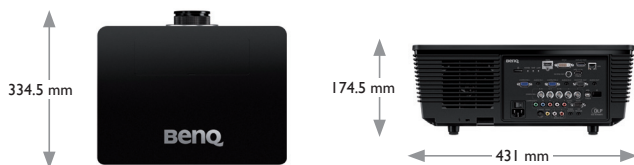

Dimension

Optional Accessories

- Spare Lamp Kit
- Ceiling Mount
- Optional Lens

BenQ

Because it matters