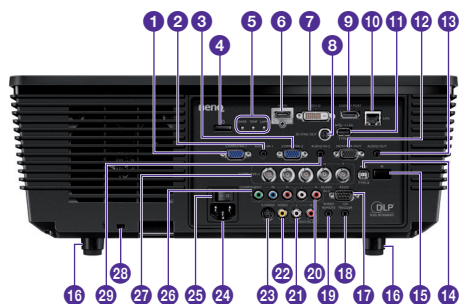

Input and Output Terminals

1 COMPUTER-1 input jack	10 RJ45 LAN input jack	22 VIDEO input jack
2 AUDIO IN-1 jack	11 USB TYPE-A port	23 S-VIDEO input jack
3 COMPUTER-2 input jack	12 MONITOR-OUT output jack	24 AC power cord inlet
4 Power button	13 AUDIO OUT jack	25 AC Power Switch
5 Indicator light (POWER, TEMPERATURE, LAMP)	14 USB TYPE-B port	26 COMPONENT Y/Pb/Pr input
6 HDMI input jack	15 Rear IR remote sensor	27 COMPUTER-3, RGBHV(H+V), Y/Pb(CB)/Pr(Cr) input
7 DVI input	16 Front adjuster feet	28 Kensington anti-theft lock slot
8 3D SYNC OUT jack	17 RS232 control port	29 AUDIO IN-2 jack
9 DISPLAY PORT	18 12V TRIGGER	
	19 WIRED REMOTE	
	20 AUDIO IN-3 input jack	
	21 AUDIO IN-4 input jack	

Product Specifications