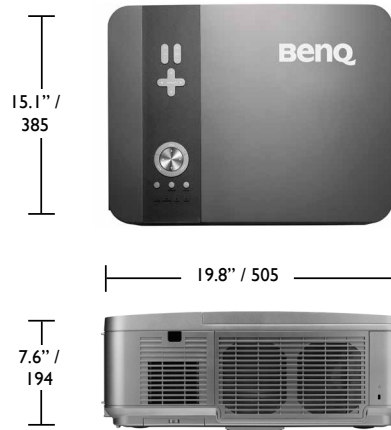

Dimensions