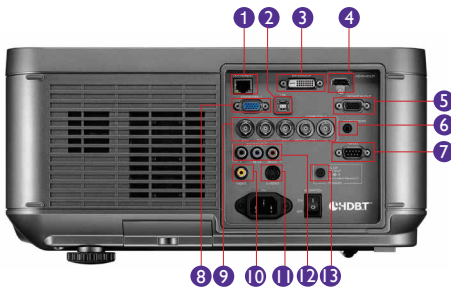

Input and Output Terminals - Left Side View

1 LAN (RJ45)	8 Computer 1 in (D-sub 15pin)
2 USB (Type Mini B)	9 Computer 2 in (5BNC, R/G/B/H/V)
3 DVI-D in	10 Video
4 HDMI	11 Component Video in (Y/Pb/Pr)
5 Monitor out (D-sub 15pin)	12 S-Video in (Mini Din 4 pin)
6 Wired Remote	13 12V Trigger
7 RS232 (DB-9pin)