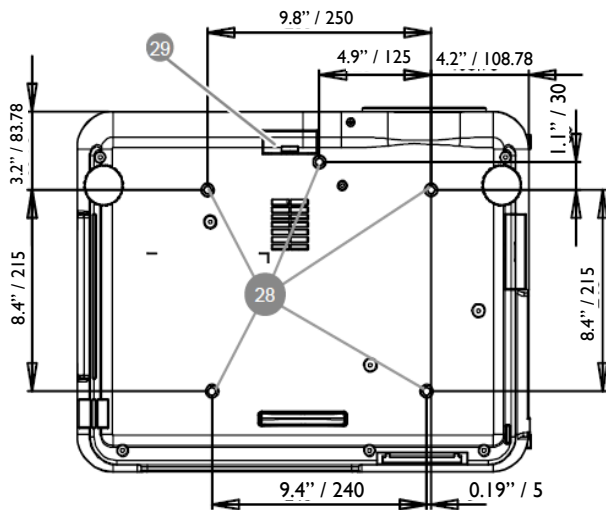

PX9510 112415

Because it matters

PX9510 Digital Projector

Distance Chart

Screen Size						Wide Fix		Ultra Wide				Wide Zoom				Standard			
Diagonal		Width		Height		5J.JAM37.011		5J.JAM37.061				5J.JAM37.021				5J.JAM37.001			
						NA		Wide	Tele	Wide	Tele	Wide	Tele	Wide	Tele	Wide	Tele	Wide	Tele
(Inch)	(m)	(Inch)	(m)	(Inch)	(m)	(Inch)	(m)	(Inch)	(m)	(Inch)	(m)	(Inch)	(m)	(Inch)	(m)	(Inch)	(m)	(Inch)	(m)
80	2.03	64	1.63	48	1.22	50.8	1.29	49.5	1.26	62.5	1.59	82.9	2.11	119	3.02	114.3	2.9	150.8	3.83
100	2.54	80	2.03	60	1.52	63.9	1.62	62.4	1.58	78.6	2	104.1	2.65	149.2	2.79	143.5	3.65	189.1	4.8
120	3.05	96	2.44	72	1.83	77.1	1.96	75.2	1.91	94.7	2.4	125.4	3.28	179.4	4.56	172.8	4.39	227.4	5.78
150	3.81	120	3.05	90	2.29	96.8	2.46	94.4	2.4	118.8	3.02	157.3	3.99	224.8	5.71	216.7	5.5	285	7.24
200	5.08	160	4.06	120	3.05	129.7	3.3	126.5	3.21	158.9	4.04	210.4	5.34	300.3	7.63	289.8	7.36	380.8	9.67
300	7.62	240	6.1	180	4.57	195.5	4.97	190.7	4.84	239.2	6.08	316.6	8.04	451.5	11.47	436	11.07	572.6	14.54
400	10.16	320	8.13	240	6.1	261.3	6.64	254.9	6.47	319.5	8.12	422.9	10.74	602.6	15.31	582.2	14.79	764.3	19.41
500	12.7	400	10.16	300	7.62	327.1	8.31	319.1	8.1	399.9	10.16	529.1	13.44	753.7	19.14	728.5	18.5	956.1	24.28

Ceiling Mount Chart

Dimensions

Units: inch / mm

*lens is not included

Because it matters