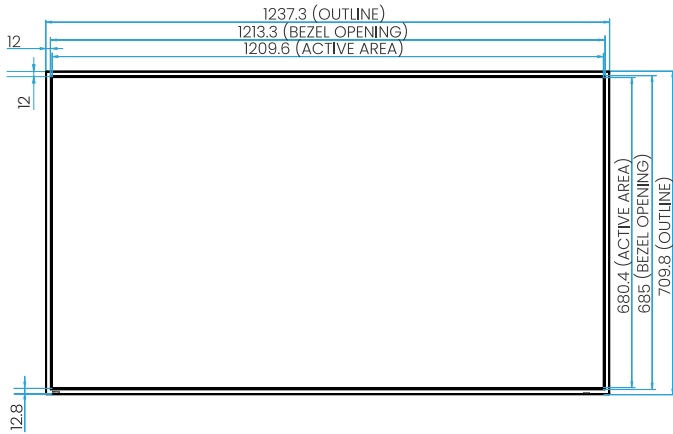

DIMENSIONS (MM)

Warranty terms and conditions may change based on the country of purchase and local regulations.

www.benq.eu/en-eu/business/index.html

© 2026 BenQ Corp. Specifications may vary by region, please visit your local stores for details. Actual product's features and specifications are subject to change without notice. This material may include corporate names and trademarks of third parties which are the properties of the third parties respectively.

BENQ