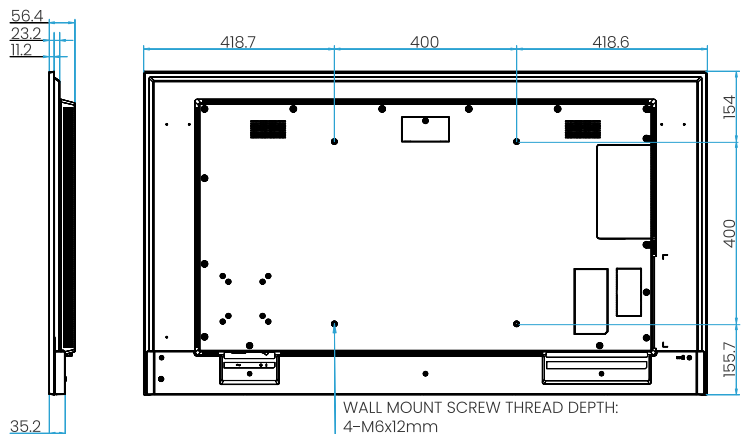

Remote energy control

Avoid unnecessary power use with DMS by powering on/off your displays remotely and setting schedules.

INPUT AND OUTPUT TERMINALS

FRONT PANEL

BOTTOM PANEL

- | | |
|---------------------------|------------------|
| 1. USB 2.0 TYPE A PORTS | 5. HDMI IN PORTS |
| 2. GIGABIT ETHERNET PORTS | 6. POWER SWITCH |
| 3. 3.5 MM AUDIO OUT JACK | 7. POWER INPUT |
| 4. RS-232 IN PORT | |

DIMENSIONS (MM)

Warranty terms and conditions may change based on the country of purchase and local regulations.

www.benq.eu/en-eu/business/index.html

© 2026 BenQ Corp. Specifications may vary by region, please visit your local stores for details. Actual product's features and specifications are subject to change without notice. This material may include corporate names and trademarks of third parties which are the properties of the third parties respectively.