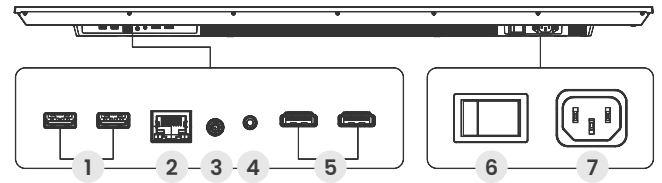

Remote energy control

Avoid unnecessary power use with DMS by powering on/off your displays remotely and setting schedules.

INPUT AND OUTPUT TERMINALS

FRONT PANEL

BOTTOM PANEL

- | | |
|---------------------------|------------------|
| 1. USB 2.0 TYPE A PORTS | 5. HDMI IN PORTS |
| 2. GIGABIT ETHERNET PORTS | 6. POWER SWITCH |
| 3. 3.5 MM AUDIO OUT JACK | 7. POWER INPUT |
| 4. RS-232 IN PORT | |