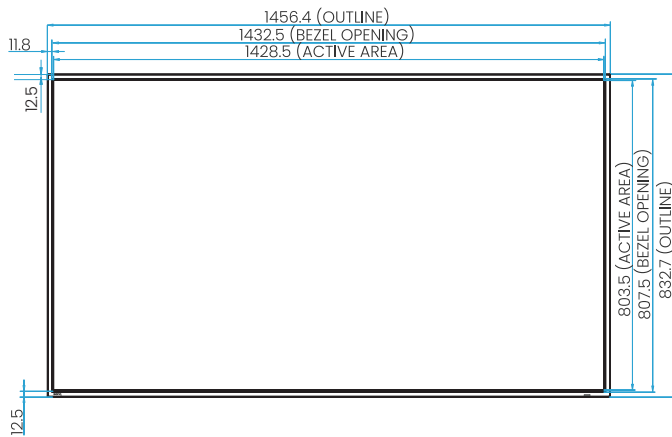

Panel	Screen size	65"
	Resolution	UHD 3840 × 2160
	Brightness	800 nits
	Contrast ratio (typ.)	1200:1
	Viewing angle (H/V)	178°/178°
	Response time	8 ms
	Backlight life	50,000 hrs
	Panel surface	AG, Haze 25%
	Operating hours	24 hours / 7 days
	Display orientation	Landscape / Portrait
System	Colour gamut	CIE 1976: 95% DCI-P3, 99% sRGB, 85% NTSC
	Active area (H × V)	1428.5 × 803.5 mm
	CPU	Arm Cortex-A73 × 4 + A53 × 4
	GPU	Arm Mali-G52 MP8
	System memory	8 GB
	Storage	64 GB
Power	OS	Android 13 EDLA
	Power supply	AC 100–240V, 50/60Hz
	Power consumption (typ.)	131.3 W
	AC power switch	Yes
Environment	ENERGY STAR®	Yes
	Wake up	HDMI / LAN
Connectivity	Operating temperature	0°C ~ 40°C
	Operating humidity	10% ~ 80% RH non-condensing
	Input	HDMI 2.0 × 2
	Output	Earphone × 1
	USB	Type-A × 2 (2.0)
Built-in peripherals	RS-232 (In)	Yes
	RJ45 (LAN)	10 / 100 Mbps (Android) × 1
	Wi-Fi 6 and Bluetooth® 5.2	Optional WD02AT Wi-Fi dongle
	Speaker	12W × 2
Mechanical	IR sensor	Yes (w/ lock)
	Dimensions (W × H × D)	1456.4 × 833.7 × 57 mm
	Weight (product shipping)	20.7 kg 28.7 kg
	Bezel width (T B L R)	12.5 12.5 11.8 11.8 mm
Accessories	Mount (screws)	VESA 400 × 400 mm (4 × M8 × 16L)
	Remote control	× 1
	Cables	HDMI (1.5 m) × 1, RS-232 (1.8 m) × 1

Remote energy control

Avoid unnecessary power use with DMS by powering on/off your displays remotely and setting schedules.

INPUT AND OUTPUT TERMINALS

FRONT PANEL

BOTTOM PANEL

DIMENSIONS (MM)

Warranty terms and conditions may change based on the country of purchase and local regulations.