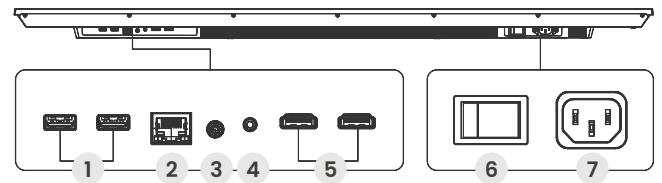

Remote energy control

Avoid unnecessary power use with DMS by powering on/off your displays remotely and setting schedules.

INPUT AND OUTPUT TERMINALS

FRONT PANEL

BOTTOM PANEL

DIMENSIONS (MM)

Warranty terms and conditions may change based on the country of purchase and local regulations.