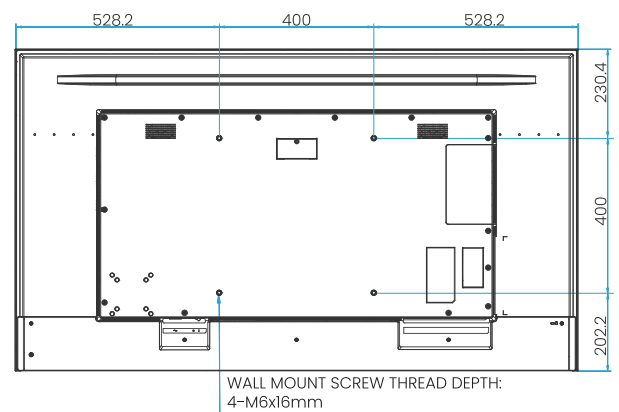

Remote energy control

Avoid unnecessary power use with DMS by powering on/off your displays remotely and setting schedules.

INPUT AND OUTPUT TERMINALS

FRONT PANEL

BOTTOM PANEL

DIMENSIONS (MM)

Warranty terms and conditions may change based on the country of purchase and local regulations.