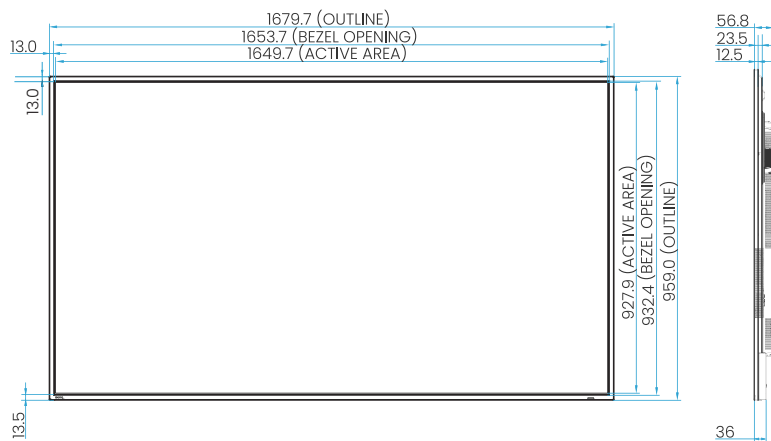

DIMENSIONS (MM)

Warranty terms and conditions may change based on the country of purchase and local regulations.

www.benq.eu/en-eu/business/index.html

© 2026 BenQ Corp. Specifications may vary by region, please visit your local stores for details. Actual product's features and specifications are subject to change without notice. This material may include corporate names and trademarks of third parties which are the properties of the third parties respectively.

BENQ