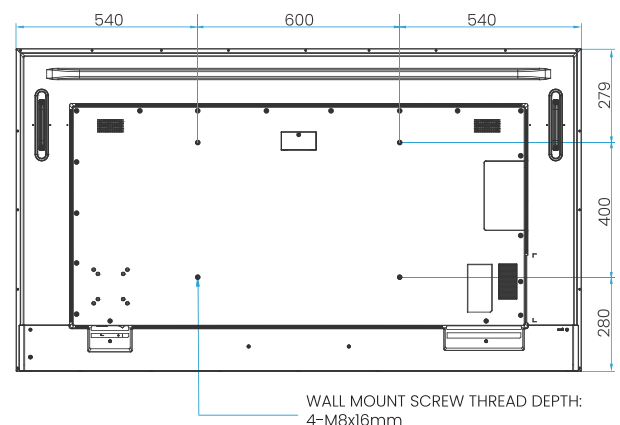

DIMENSIONS (MM)

Warranty terms and conditions may change based on the country of purchase and local regulations.

www.benq.eu/en-eu/business/index.html

© 2026 BenQ Corp. Specifications may vary by region, please visit your local stores for details. Actual product's features and specifications are subject to change without notice. This material may include corporate names and trademarks of third parties which are the properties of the third parties respectively.

BENQ