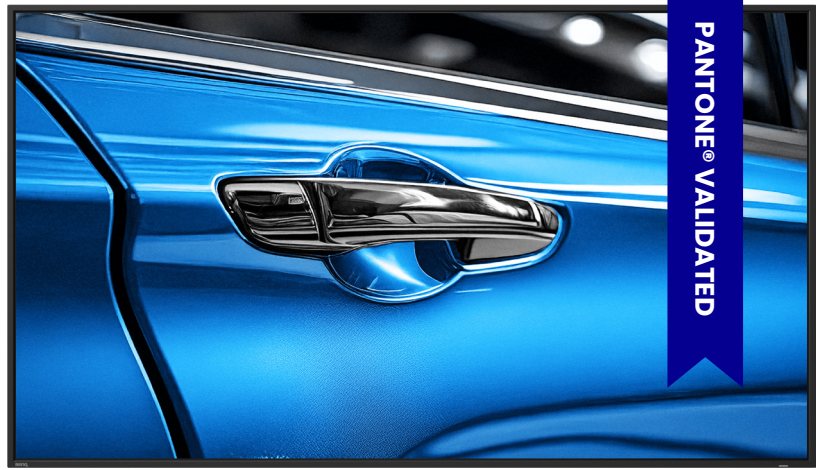

### Certified colour performance

The SH7504 Series is the first signage to carry both **Pantone®** and **Pantone SkinTone™** validation, ensuring corporate brand palettes and human skin tones are rendered faithfully. Ideal for brand messaging, employer branding, executive communications, and inclusivity-focused campaigns.