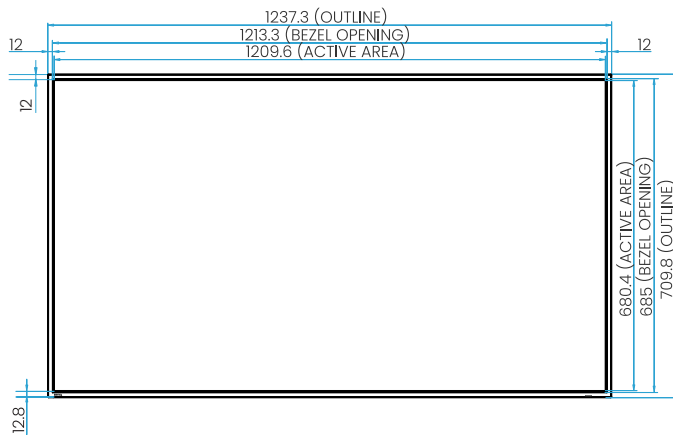

Remote energy control

Avoid unnecessary power use with DMS by powering on/off your displays remotely and setting schedules.

INPUT AND OUTPUT TERMINALS

FRONT PANEL

1. IR SENSOR & POWER LED

BOTTOM PANEL

- | | |
|---------------------------|------------------|
| 1. USB 2.0 TYPE A PORTS | 5. HDMI IN PORTS |
| 2. GIGABIT ETHERNET PORTS | 6. POWER SWITCH |
| 3. 3.5 MM AUDIO OUT JACK | 7. POWER INPUT |
| 4. RS-232 IN PORT | |

DIMENSIONS (MM)

Warranty terms and conditions may change based on the country of purchase and local regulations.

www.benq.eu/en-eu/education.html

© 2026 BenQ Corp. Specifications may vary by region, please visit your local stores for details. Actual product's features and specifications are subject to change without notice. This material may include corporate names and trademarks of third parties which are the properties of the third parties respectively.