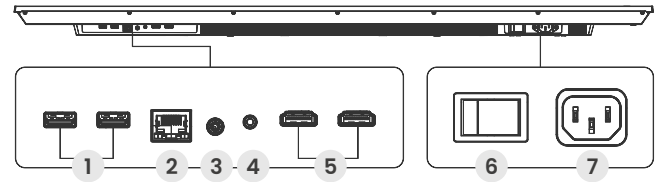

Remote energy control

Avoid unnecessary power use with DMS by powering on/off your displays remotely and setting schedules.

INPUT AND OUTPUT TERMINALS

FRONT PANEL

1. IR SENSOR & POWER LED

BOTTOM PANEL

- | | |
|---------------------------|------------------|
| 1. USB 2.0 TYPE A PORTS | 5. HDMI IN PORTS |
| 2. GIGABIT ETHERNET PORTS | 6. POWER SWITCH |
| 3. 3.5 MM AUDIO OUT JACK | 7. POWER INPUT |
| 4. RS-232 IN PORT | |

DIMENSIONS (MM)

Warranty terms and conditions may change based on the country of purchase and local regulations.

www.benq.eu/en-eu/education.html

© 2026 BenQ Corp. Specifications may vary by region, please visit your local stores for details. Actual product's features and specifications are subject to change without notice. This material may include corporate names and trademarks of third parties which are the properties of the third parties respectively.