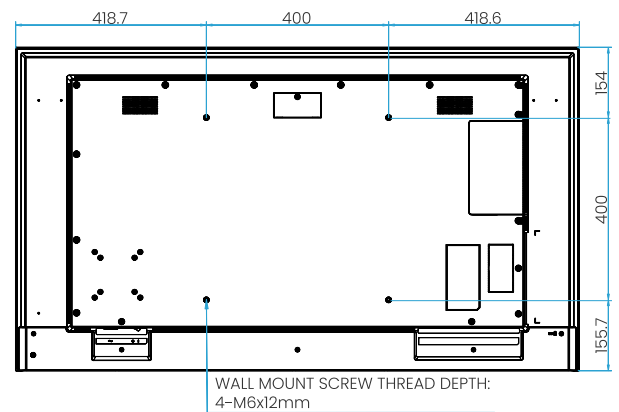

DIMENSIONS (MM)

Warranty terms and conditions may change based on the country of purchase and local regulations.

www.benq.eu/en-eu/education.html

© 2026 BenQ Corp. Specifications may vary by region, please visit your local stores for details. Actual product's features and specifications are subject to change without notice. This material may include corporate names and trademarks of third parties which are the properties of the third parties respectively.

BENQ