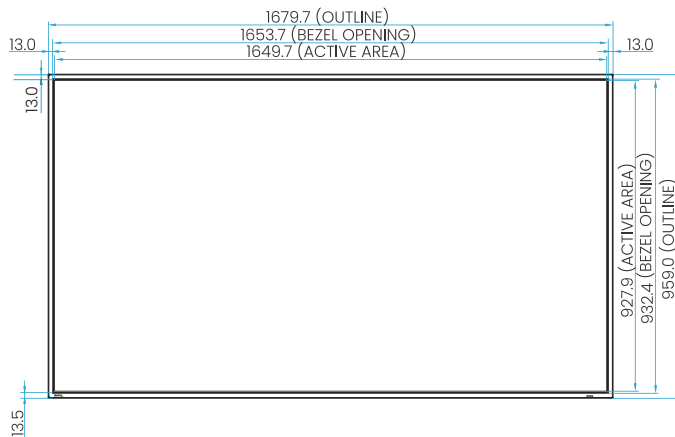

DIMENSIONS (MM)

WALL MOUNT SCREW THREAD DEPTH:
4-M8x16mm

Warranty terms and conditions may change based on the country of purchase and local regulations.

www.benq.eu/en-eu/education.html

© 2026 BenQ Corp. Specifications may vary by region, please visit your local stores for details. Actual product's features and specifications are subject to change without notice. This material may include corporate names and trademarks of third parties which are the properties of the third parties respectively.

BENQ