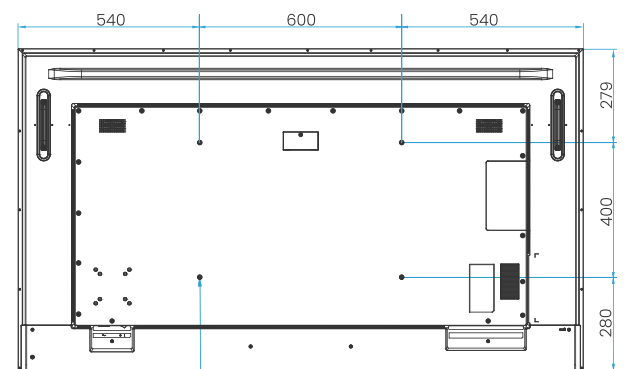

DIMENSIONS (MM)

WALL MOUNT SCREW THREAD DEPTH:
4-M8x16mm

Warranty terms and conditions may change based on the country of purchase and local regulations.

www.benq.eu/en-eu/education.html

© 2026 BenQ Corp. Specifications may vary by region, please visit your local stores for details. Actual product's features and specifications are subject to change without notice. This material may include corporate names and trademarks of third parties which are the properties of the third parties respectively.

BENQ