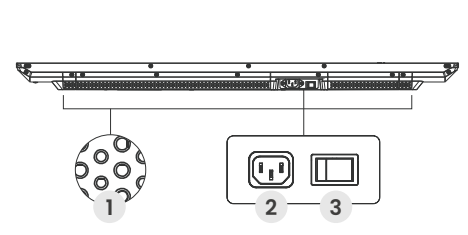

BOTTOM PANEL

1. SPEAKERS
2. POWER INPUT
3. POWER SWITCH