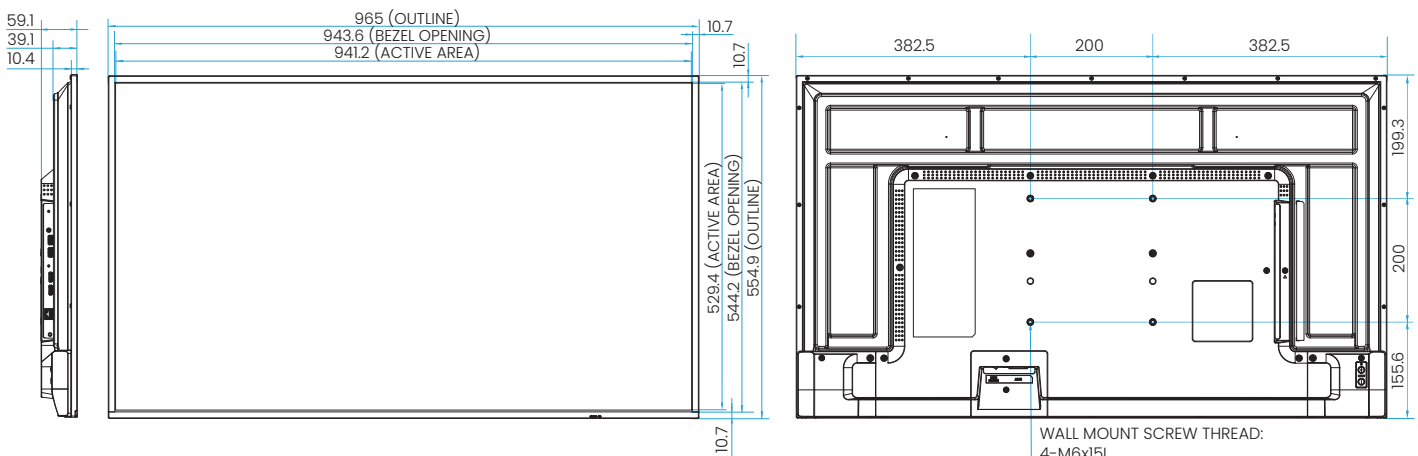

DIMENSIONS (MM)

Warranty terms and conditions may change based on the country of purchase and local regulations.

www.benq.eu/en-eu/business/index.html

© 2026 BenQ Corp. Specifications may vary by region, please visit your local stores for details. Actual product's features and specifications are subject to change without notice. This material may include corporate names and trademarks of third parties which are the properties of the third parties respectively.

BENQ