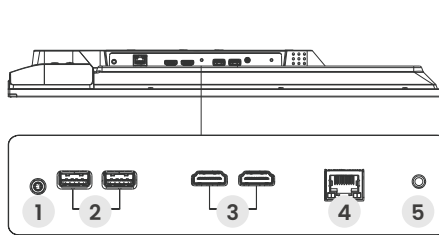

INPUT AND OUTPUT TERMINALS

FRONT PANEL

1. IR SENSOR
2. POWER STATUS LIGHT

RIGHT PANEL

1. 3.5 MM AUDIO OUT JACK
2. USB 2.0 TYPE-A PORTS
3. HDMI-IN PORTS
4. GIGABIT ETHERNET PORTS
5. RS-232 IN PORT

BOTTOM PANEL

1. SPEAKERS
2. POWER INPUT
3. POWER SWITCH

DIMENSIONS (MM)

Warranty terms and conditions may change based on the country of purchase and local regulations.

www.benq.eu/en-eu/business/index.html

© 2026 BenQ Corp. Specifications may vary by region, please visit your local stores for details. Actual product's features and specifications are subject to change without notice. This material may include corporate names and trademarks of third parties which are the properties of the third parties respectively.