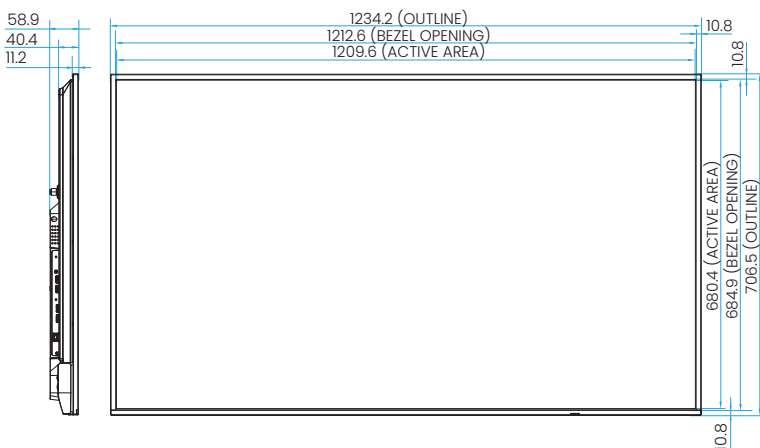

DIMENSIONS (MM)

Warranty terms and conditions may change based on the country of purchase and local regulations.

www.benq.eu/en-eu/business/index.html

© 2026 BenQ Corp. Specifications may vary by region, please visit your local stores for details. Actual product's features and specifications are subject to change without notice. This material may include corporate names and trademarks of third parties which are the properties of the third parties respectively.

BENQ