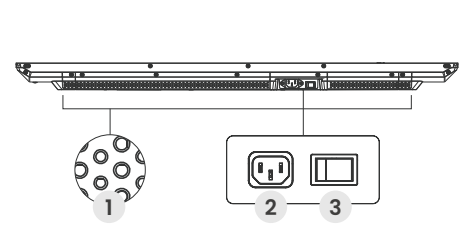

INPUT AND OUTPUT TERMINALS

FRONT PANEL

1. IR SENSOR
2. POWER STATUS LIGHT

RIGHT PANEL

1. 3.5 MM AUDIO OUT JACK
2. USB 2.0 TYPE-A PORTS
3. HDMI-IN PORTS
4. GIGABIT ETHERNET PORTS
5. RS-232 IN PORT

BOTTOM PANEL

1. SPEAKERS
2. POWER INPUT
3. POWER SWITCH

DIMENSIONS (MM)

Warranty terms and conditions may change based on the country of purchase and local regulations.

www.benq.eu/en-eu/business/index.html

© 2026 BenQ Corp. Specifications may vary by region, please visit your local stores for details. Actual product's features and specifications are subject to change without notice. This material may include corporate names and trademarks of third parties which are the properties of the third parties respectively.