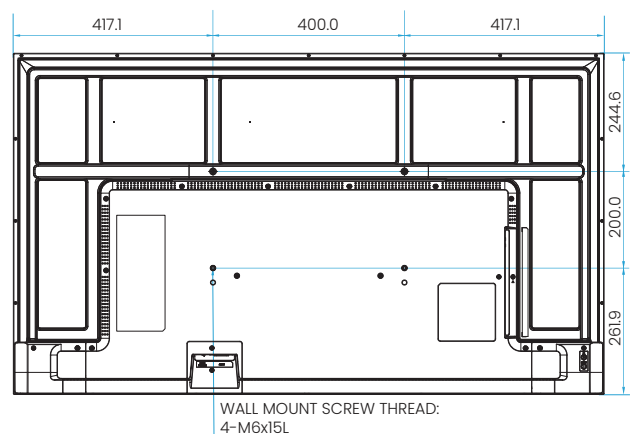

INPUT AND OUTPUT TERMINALS

FRONT PANEL

1. IR SENSOR
2. POWER STATUS LIGHT

RIGHT PANEL

1. 3.5 MM AUDIO OUT JACK
2. USB 2.0 TYPE-A PORTS
3. HDMI-IN PORTS
4. GIGABIT ETHERNET PORTS
5. RS-232 IN PORT

BOTTOM PANEL

1. SPEAKERS
2. POWER INPUT
3. POWER SWITCH

DIMENSIONS (MM)

Warranty terms and conditions may change based on the country of purchase and local regulations.

www.benq.eu/en-eu/business/index.html

© 2026 BenQ Corp. Specifications may vary by region, please visit your local stores for details. Actual product's features and specifications are subject to change without notice. This material may include corporate names and trademarks of third parties which are the properties of the third parties respectively.