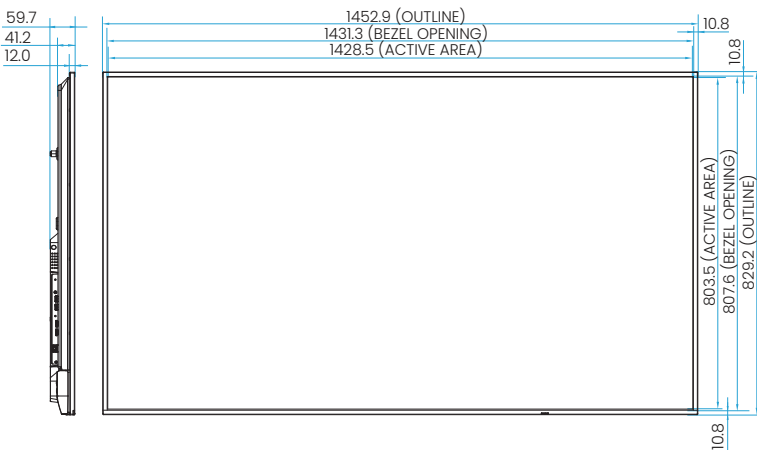

DIMENSIONS (MM)

Warranty terms and conditions may change based on the country of purchase and local regulations.

www.benq.eu/en-eu/business/index.html

© 2026 BenQ Corp. Specifications may vary by region, please visit your local stores for details. Actual product's features and specifications are subject to change without notice. This material may include corporate names and trademarks of third parties which are the properties of the third parties respectively.

BENQ