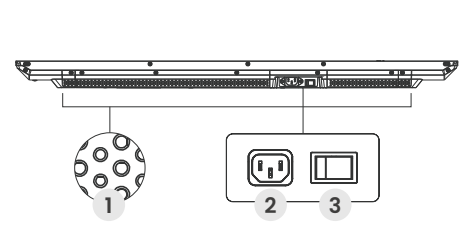

INPUT AND OUTPUT TERMINALS

FRONT PANEL

1. IR SENSOR
2. POWER STATUS LIGHT

RIGHT PANEL

1. 3.5 MM AUDIO OUT JACK
2. USB 2.0 TYPE-A PORTS
3. HDMI-IN PORTS
4. GIGABIT ETHERNET PORTS
5. RS-232 IN PORT

BOTTOM PANEL

1. SPEAKERS
2. POWER INPUT
3. POWER SWITCH

DIMENSIONS (MM)

Warranty terms and conditions may change based on the country of purchase and local regulations.

www.benq.eu/en-eu/business/index.html

© 2026 BenQ Corp. Specifications may vary by region, please visit your local stores for details. Actual product's features and specifications are subject to change without notice. This material may include corporate names and trademarks of third parties which are the properties of the third parties respectively.