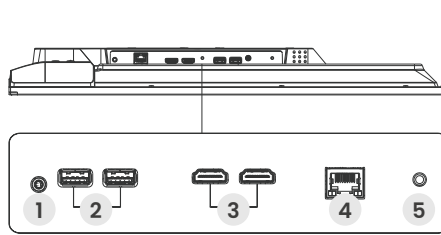

INPUT AND OUTPUT TERMINALS

FRONT PANEL

1. IR SENSOR
2. POWER STATUS LIGHT

RIGHT PANEL

1. 3.5 MM AUDIO OUT JACK
2. USB 2.0 TYPE-A PORTS
3. HDMI-IN PORTS
4. GIGABIT ETHERNET PORTS
5. RS-232 IN PORT

BOTTOM PANEL

1. SPEAKERS
2. POWER INPUT
3. POWER SWITCH

DIMENSIONS (MM)

Warranty terms and conditions may change based on the country of purchase and local regulations.

www.benq.eu/en-eu/business/index.html

© 2026 BenQ Corp. Specifications may vary by region, please visit your local stores for details. Actual product's features and specifications are subject to change without notice. This material may include corporate names and trademarks of third parties which are the properties of the third parties respectively.