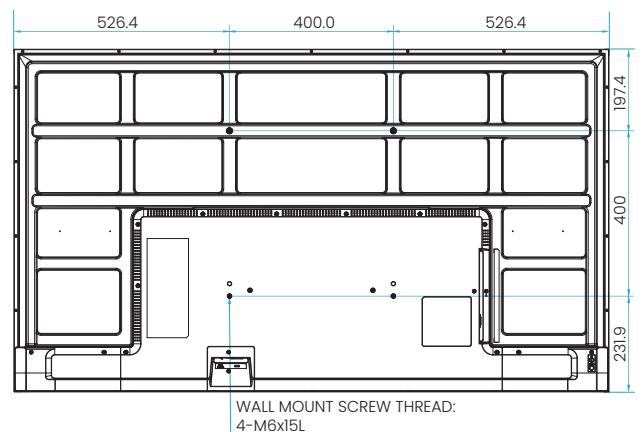

DIMENSIONS (MM)

Warranty terms and conditions may change based on the country of purchase and local regulations.

www.benq.eu/en-eu/business/index.html

© 2026 BenQ Corp. Specifications may vary by region, please visit your local stores for details. Actual product's features and specifications are subject to change without notice. This material may include corporate names and trademarks of third parties which are the properties of the third parties respectively.

BENQ