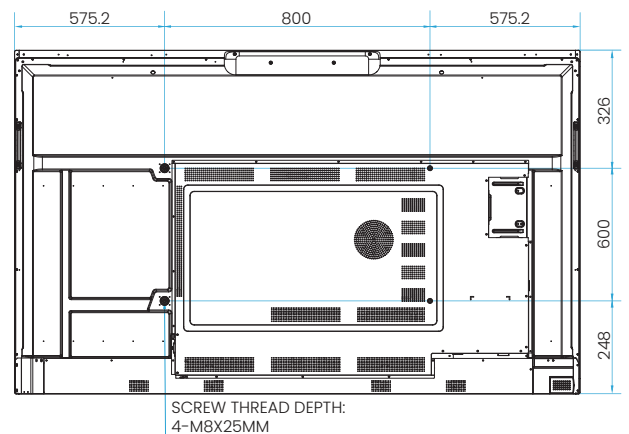

INPUT AND OUTPUT TERMINALS

SENSOR & KEYPAD BUTTONS

FRONT I/O

SIDE I/O (RIGHT)

DOWN I/O

DIMENSIONS (MM)

Warranty terms and conditions may change based on the country of purchase and local regulations.

www.benq.eu/en-eu/education.html