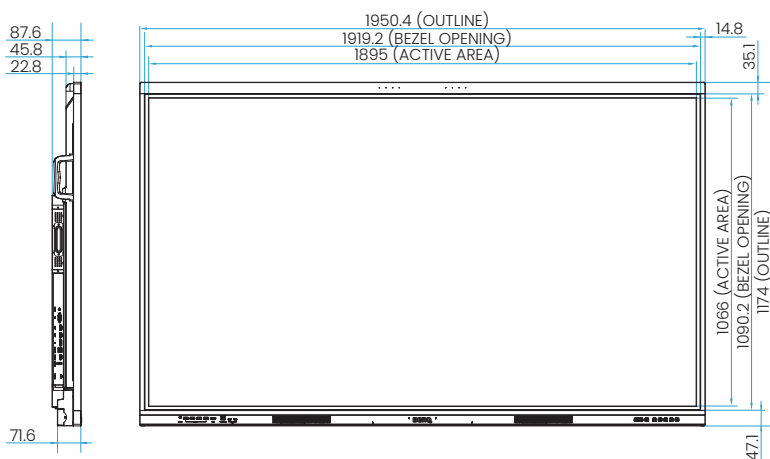

INPUT AND OUTPUT TERMINALS

SENSOR & KEYPAD BUTTONS

FRONT I/O

SIDE I/O (RIGHT)

DOWN I/O

DIMENSIONS (MM)

Warranty terms and conditions may change based on the country of purchase and local regulations.

www.benq.eu/en-eu/education.html