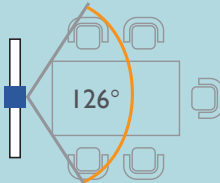

## DVY23

1080 PTZ Conference Camera

PERFECT FOR: BOARDROOMS

- Ultra-detailed 20x optical zoom
- Pan: ±170° | Tilt: -30° to +90°
- Video outputs: USB 3.0, HDMI, 1GbE with PoE, 3G-SDI
- Streaming: RTSP and RTMP
- Control ports: RS232, RS422, RS485, LAN, and remote control
- USB 3.0 plug and play

## SUGGESTED SETUP

Display
  Camera
  Field of View