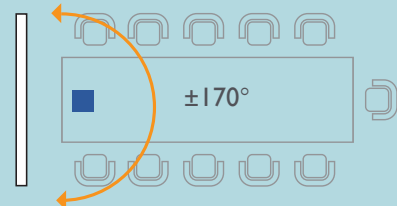

## DVY23

1080 PTZ Conference Camera

PERFECT FOR: BOARDROOMS

- Ultra-detailed 20x optical zoom
- Pan: ±170° | Tilt: -30° to +90°
- Video outputs: USB 3.0, HDMI, 1GbE with PoE, 3G-SDI
- Streaming: RTSP and RTMP
- Control ports: RS232, RS422, RS485, LAN, and remote control
- USB 3.0 plug and play

## SUGGESTED SETUP

Display
  Camera
  Field of View