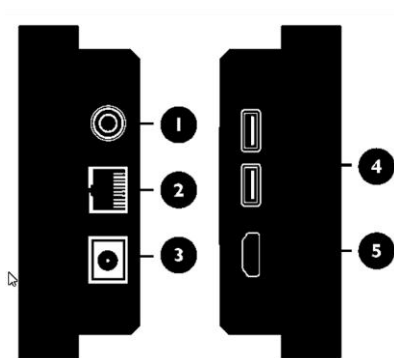

BenQ Deutschland GmbH, Oberhausen, Zweigniederlassung Baden, Täferstrasse 32, 5405 Baden-Dättwil

Because it matters

Datenblatt

Ein- und Ausgänge

1 RS232 (3.5mm)

Receives control signals from a computer or another display.

2 LAN

Connects to the RJ-45 port on your Ethernet or router.

3 DC IN

Connects to a power outlet via the supplied power cord and adapter.

4 USB(2.0)

Accesses multimedia files on USB drives directly.

5 HDMI IN