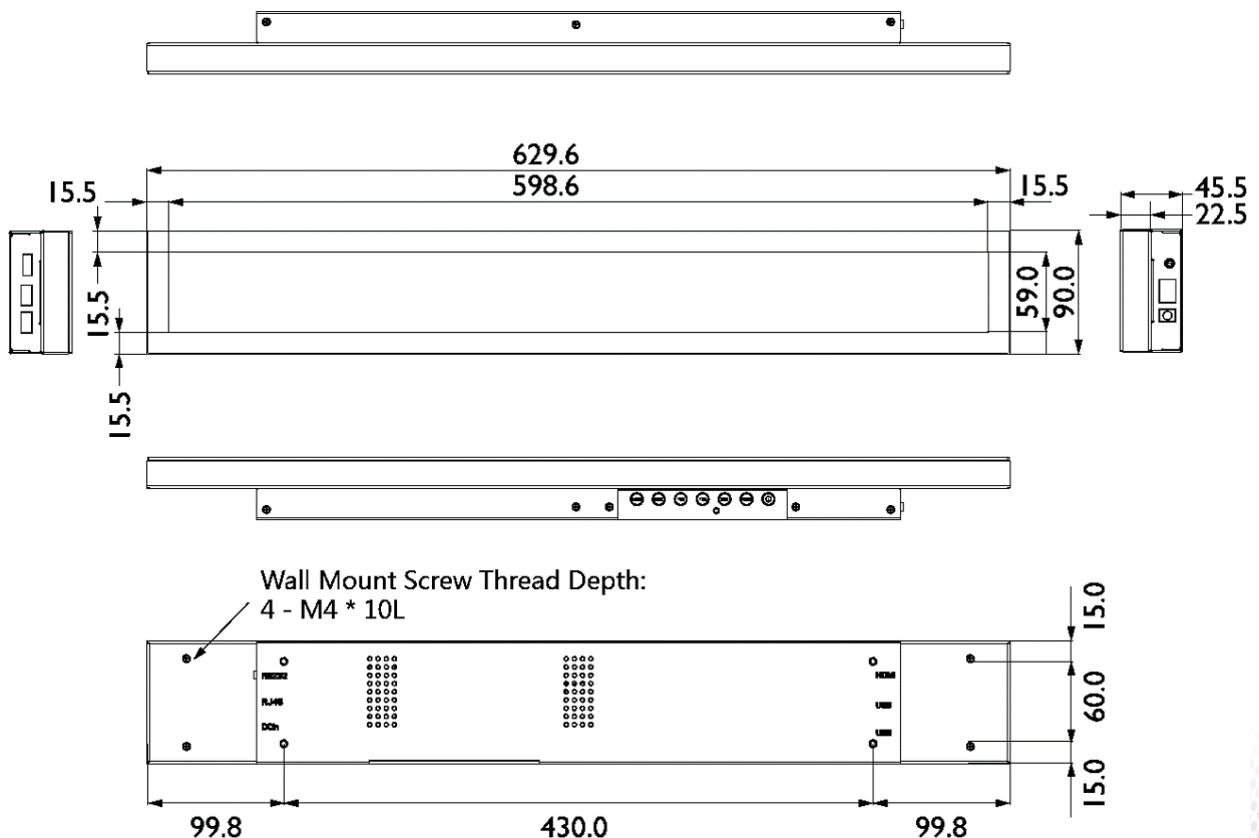

2 LAN

Connects to the RJ-45 port on your Ethernet or router.

3 DC IN

Connects to a power outlet via the supplied power cord and adapter.

4 USB(2.0)

Accesses multimedia files on USB drives directly.

5 HDMI IN

Receives HDMI signals from an external device.

7 Line IN

Inputs audio signals from an external device.

Abmessungen

Änderungen vorbehalten

Letzte Änderung am 18.11.2019

Aktuelle Datenblätter unter: www.BenQ.de, www.BenQ.at und www.BenQ.ch