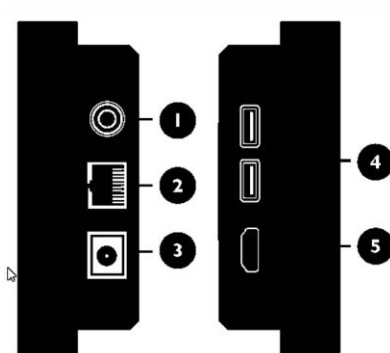

Because it matters

Datenblatt

Ein- und Ausgänge

1 RS232 (3.5mm)

Receives control signals from a computer or another display.

2 LAN

Connects to the RJ-45 port on your Ethernet or router.

3 DC IN

Connects to a power outlet via the supplied power cord and adapter.

4 USB(2.0)

Accesses multimedia files on USB drives directly.

5 HDMI IN

Receives HDMI signals from an external device.

7 Line IN

Inputs audio signals from an external device.