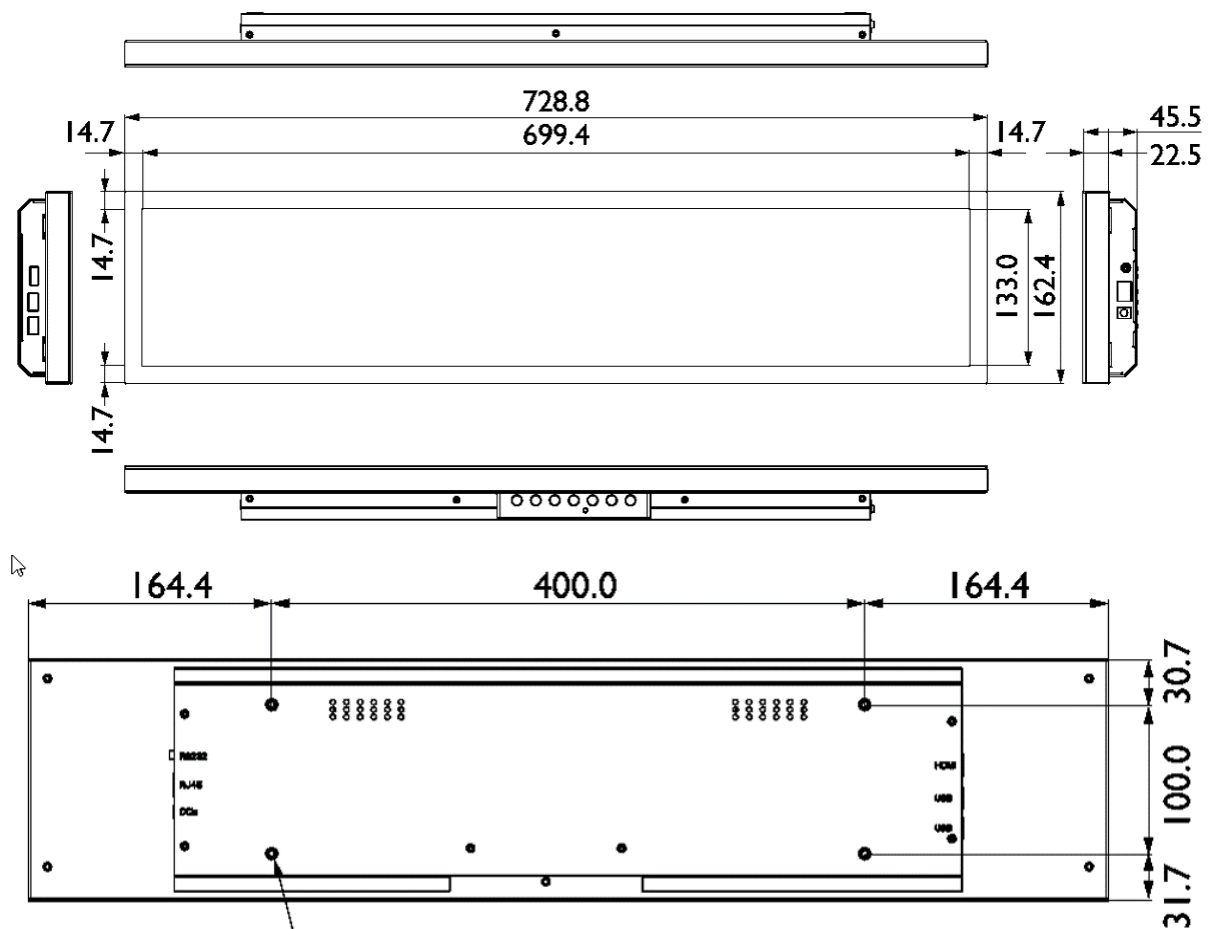

Because it matters

Datenblatt

Ein- und Ausgänge

1 RS232 (3.5mm)

Receives control signals from a computer or another display.

3 DC IN

Connects to a power outlet via the supplied power cord and adapter.

5 HDMI IN

Receives HDMI signals from an external device.

2 LAN

Connects to the RJ-45 port on your Ethernet or router.

4 USB(2.0)

Accesses multimedia files on USB drives directly.

7 Line IN

Inputs audio signals from an external device.

Abmessungen

Wall Mount Screw Thread Depth:

4 - M4 * 10L

Änderungen vorbehalten

Letzte Änderung am 13.12.2018

Aktuelle Datenblätter unter: www.BenQ.de, www.BenQ.at und www.BenQ.ch

BenQ Deutschland GmbH, Essener Straße 5, 46047 Oberhausen