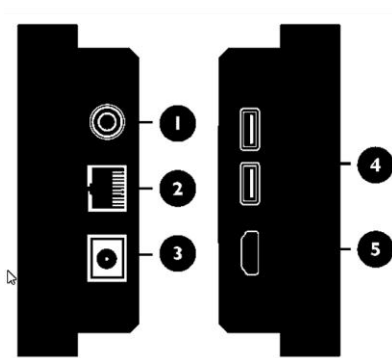

Because it matters

Datenblatt

Ein- und Ausgänge

1 RS232 (3.5mm)

Receives control signals from a computer or another display.

3 DC IN

Connects to a power outlet via the supplied power cord and adapter.

5 HDMI IN

Receives HDMI signals from an external device.

2 LAN

Connects to the RJ-45 port on your Ethernet or router.

4 USB(2.0)

Accesses multimedia files on USB drives directly.

7 Line IN

Inputs audio signals from an external device.