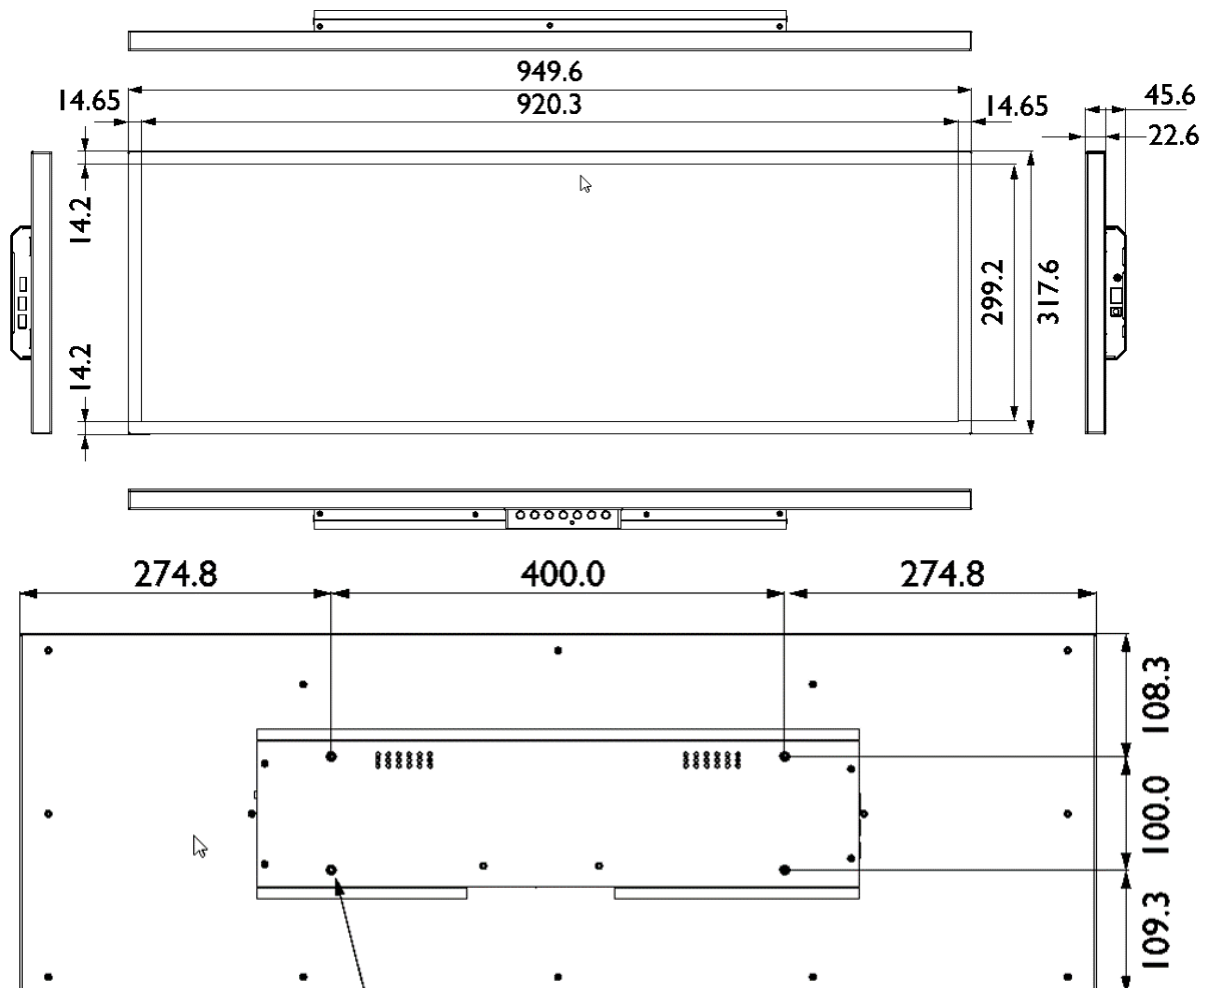

Because it matters

Datenblatt

Ein- und Ausgänge

1 RS232 (3.5mm)

Receives control signals from a computer or another display.

2 LAN

Connects to the RJ-45 port on your Ethernet or router.

3 DC IN

Connects to a power outlet via the supplied power cord and adapter.

4 USB(2.0)

Accesses multimedia files on USB drives directly.

5 HDMI IN

Receives HDMI signals from an external device.

7 Line IN

Inputs audio signals from an external device.

Abmessungen

Wall Mount Screw Thread Depth:
4 - M4 * 10L

Änderungen vorbehalten

Letzte Änderung am 05.08.2019

Aktuelle Datenblätter unter: www.BenQ.de, www.BenQ.at und www.BenQ.ch

BenQ Deutschland GmbH, Essener Straße 5, 46047 Oberhausen