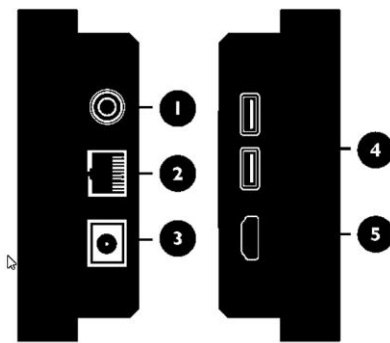

Because it matters

Datenblatt

Ein- und Ausgänge

1 RS232 (3.5mm)

Receives control signals from a computer or another display.

2 LAN

Connects to the RJ-45 port on your Ethernet or router.

3 DC IN

Connects to a power outlet via the supplied power cord and adapter.

4 USB(2.0)

Accesses multimedia files on USB drives directly.

5 HDMI IN

Receives HDMI signals from an external device.

7 Line IN

Inputs audio signals from an external device.