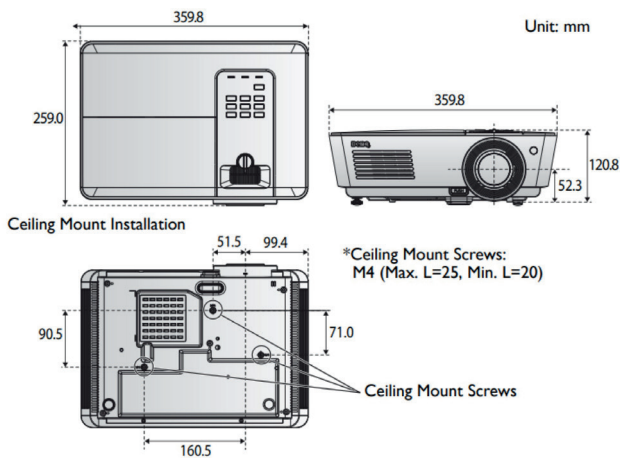

Technische Zeichnungen

Deutschland
BenQ Deutschland GmbH
Essener Straße 5
46047 Oberhausen
Deutschland
Tel.: +49 (0) 208 / 409 42-0
BenQ.de

Österreich
BenQ Deutschland GmbH
Niederlassung Österreich
Wehlstraße 27b / Stg. 2 / Top 5
1200 Wien
Tel.: +43 190 7276-0
BenQ.at

Schweiz
BenQ Deutschland GmbH
Zweigniederlassung Baden
Täfermstrasse 32
5405 Baden-Dättwil
Tel.: +41 44 74399-99
BenQ.ch

©2018 BenQ Corp. Die technischen Daten können je nach Region variieren, bitte erkundigen Sie sich bei Ihrem örtlichen Händler nach den Einzelheiten. Die Eigenschaften und technischen Daten des Produkts können ohne vorherige Ankündigung geändert werden. Diese Inhalte können Firmennamen und Schutzmarken von Dritten enthalten, welche Eigentum der jeweiligen Dritten sind. Datenstand: 24/10/18/DE/AT/CH

BENQ