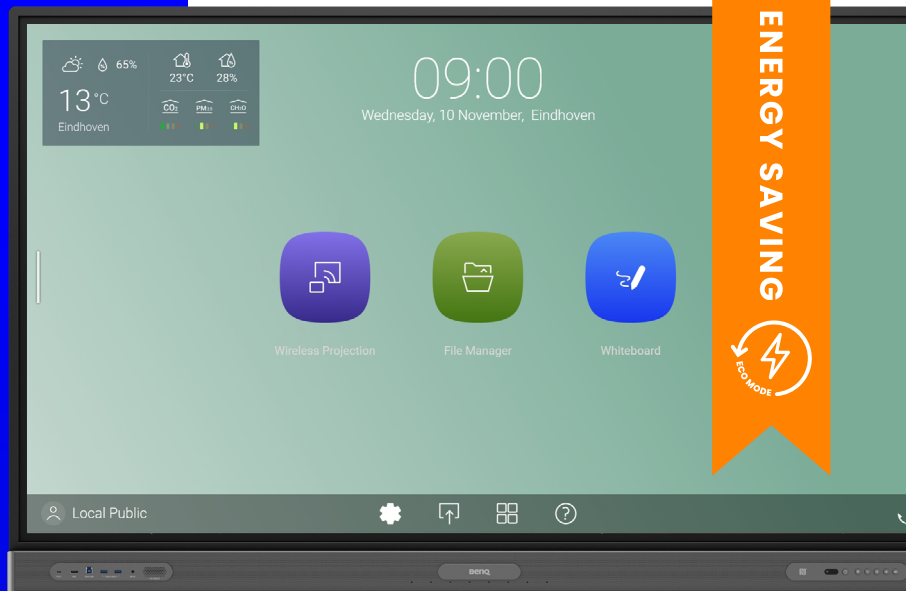

RP8603

Pro Series

MeetingroomCare* protects users' health and vision: The certified **germ-resistant coating** is applied on the front ports, pens, remote controls, and screens. Plus, RP03 delivers optimal colour performance thanks to its **low blue light** feature, which makes it the world's first interactive display approved by **Eyesafe®**.